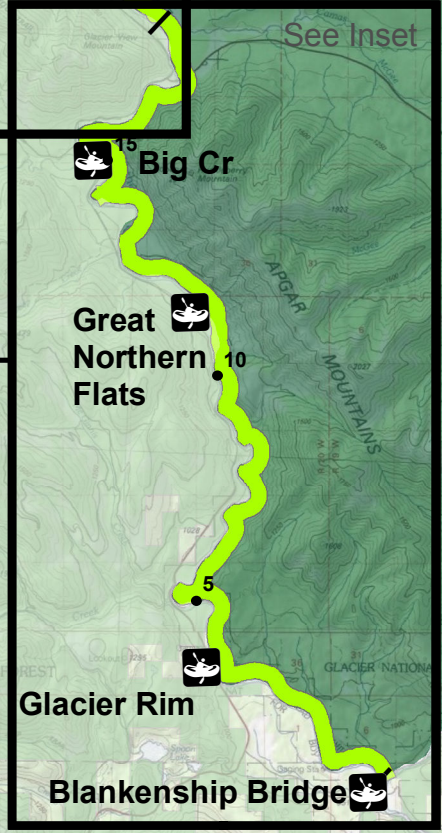

Border

**Canadian Border to Spruce Cr
NO CAMPING THIS SECTION**

**Spruce Cr to Round Prairie
LIMITED CAMPING
1 - Party/Night**

**Round Prairie
Campground**

**Round Prairie to Bowman Cr
NO CAMPING THIS SECTION**

**Bowman Cr to
Anaconda Cr
LIMITED CAMPING
1 - Party/Night**

Polebridge

**Great Northern
Flats**

Glacier Rim

Blankenship Bridge

**Anaconda Cr to
Blankenship Bridge
LIMITED CAMPING
2 - Parties/Night**

North Fork
Flathead R

Middle Fork
Flathead R

**North Fork
Flathead River**