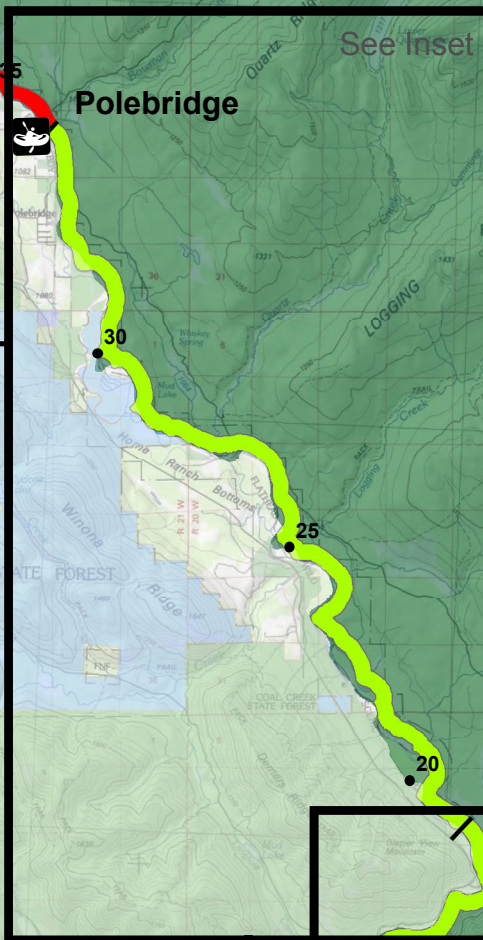

Border

**Canadian Border to Spruce Cr
NO CAMPING THIS SECTION**

**Spruce Cr to Round Prairie
LIMITED CAMPING
1 - Party/Night**

**Round Prairie
Campground**

**Round Prairie to Bowman Cr
NO CAMPING THIS SECTION**

**Bowman Cr to
Anaconda Cr
LIMITED CAMPING
1 - Party/Night**

Polebridge

**Great Northern
Flats**

Glacier Rim

Blankenship Bridge

**Anaconda Cr to
Blankenship Bridge
LIMITED CAMPING
2 - Parties/Night**

North Fork
Flathead R

Middle Fork
Flathead R

**North Fork
Flathead River**