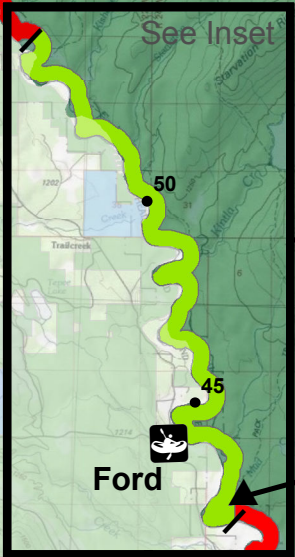

Border

**Canadian Border to Spruce Cr
NO CAMPING THIS SECTION**

**Spruce Cr to Round Prairie
LIMITED CAMPING
1 - Party/Night**

**Round Prairie
Campground**

**Round Prairie to Bowman Cr
NO CAMPING THIS SECTION**

**Bowman Cr to
Anaconda Cr
LIMITED CAMPING
1 - Party/Night**

Polebridge

**Great Northern
Flats**

Glacier Rim

Blankenship Bridge

**Anaconda Cr to
Blankenship Bridge
LIMITED CAMPING
2 - Parties/Night**

North Fork
Flathead R

Middle Fork
Flathead R

**North Fork
Flathead River**