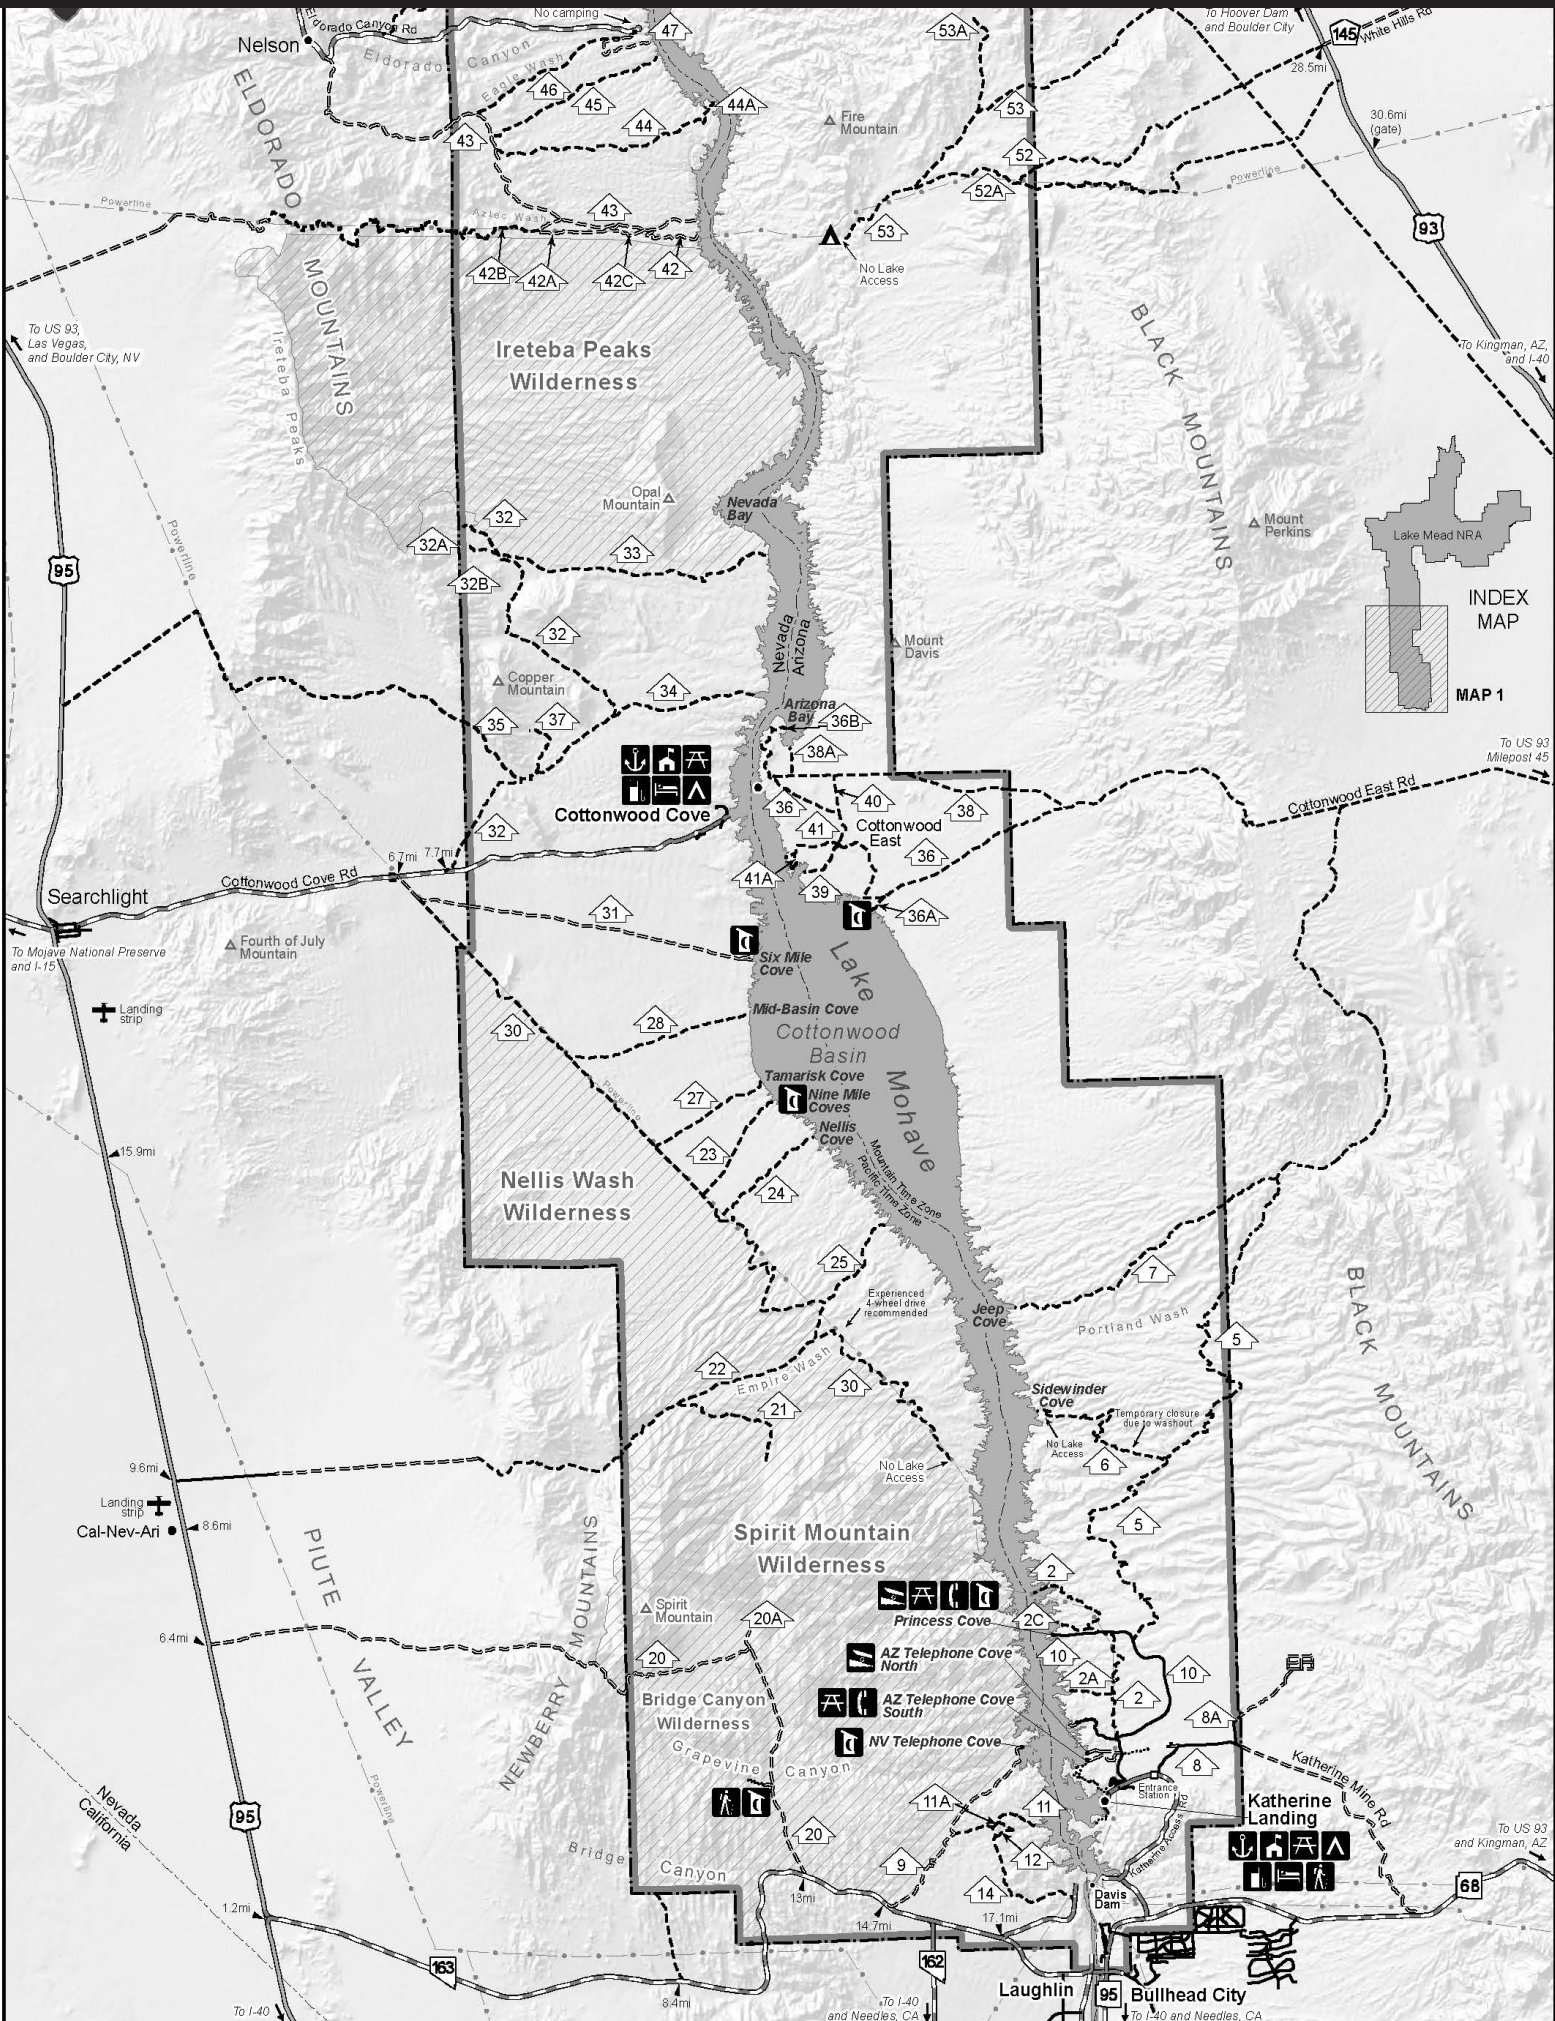

# Lake Mead National Recreation Area Approved Backcountry Roads - Lake Mohave South

National Park Service  
U.S. Department of Interior

## Lake Mohave South Approved Backcountry Roads (Map 1)

- Ranger station
- Marina (lunch, camp, store, restrooms, food, boat rentals)
- Boat launch
- Hiking trail
- Picnic area
- Lodging

- Lake Mead NRA Approved Backcountry Road
- Campground (tent and RV)
- Emergency call box
- Backcountry toilet
- Gasoline
- Primitive camping (no water)
- Mile marker
- Powerline
- Lake Mead NRA boundary

- US route
- Maintained unpaved road
- Secondary highway
- 4WD road
- Paved road
- Hiking trail

- NEVADA**
- 9..... NV Telephone Cove Rd
  - 11..... Red Hill Rd
  - 11A..... Red Hill Wash Rd
  - 12..... Tri-State Rd
  - 13..... Lower Grapevine Canyon Rd
  - 14..... Stonehouse Rd
  - 18..... Upper Bridge Canyon Rd
  - 20..... Christmas Tree Pass Rd
  - 20A..... Pipe Spring Rd
  - 21..... White Rock Mine Rd
  - 22..... Empire Wash Rd
  - 23..... Nine Mile Cove Rd
  - 24..... Nellis Cove Rd
  - 25..... Sandy Wash Rd
  - 27..... Tamarisk Rd
  - 28..... Mid-Basin Rd
  - 30..... Mead-Davis Powerline Rd
  - 31..... Six Mile Cove Rd
  - 32..... Rockefeller Mine Rd

- 32A..... Camp Dupont Mine Rd
  - 32B..... Dangl Mine Rd
  - 33..... Opal Mountain Rd
  - 34..... Copper Mountain Cove Rd
  - 35..... Solicitor Mine Rd
  - 37..... Indigo Mine Rd
  - 42..... Powerline Wash Rd
  - 42A..... Loop Powerline Wash Rd
  - 42B..... West Powerline Wash Rd
  - 42C..... Dead End Powerline Wash Rd
  - 43..... Aztec Wash Rd
  - 44..... Fire Mountain Cove Rd
  - 44A..... Fire Mountain Point Rd
  - 45..... Montana Wash Rd
  - 46..... Eagle Wash Rd
  - 47..... Placer Cove Rd
- ARIZONA**
- 2..... Mead-Davis Powerline Rd
  - 2A..... Arrowhead Cove Rd
  - 2C..... Princess Wash Rd