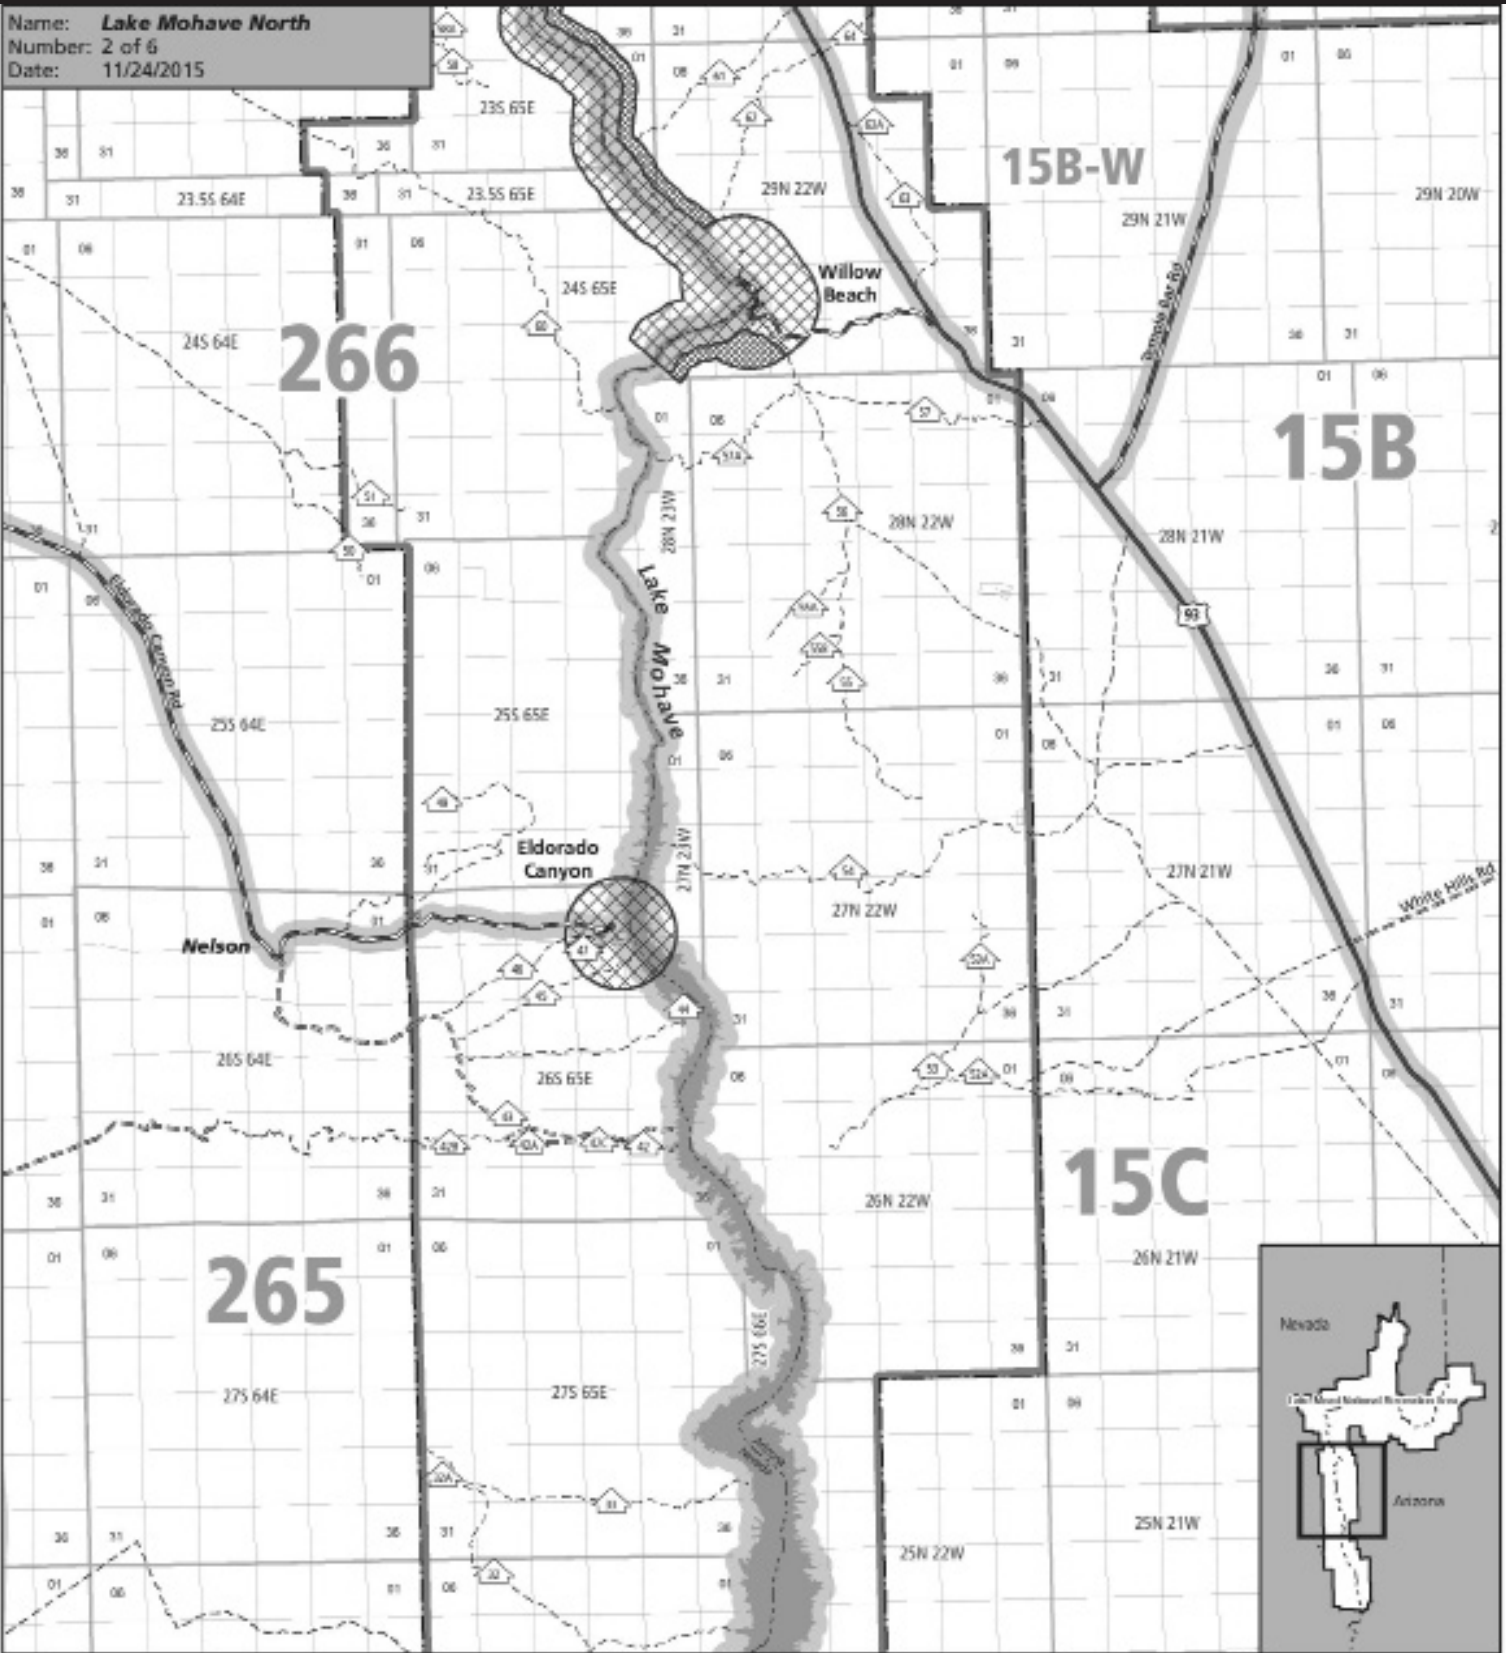

# Lake Mead National Recreation Area No Hunting/No Shooting Zones

National Park Service  
U.S. Department of Interior

Name: **Lake Mohave North**  
Number: 2 of 6  
Date: 11/24/2015

- US route
  - Secondary highway
  - Major road
  - - - Maintained unpaved road
  - - - 4WD road
- No Hunting/No Shooting Zone**
- No Hunting, Shooting, or Trapping except bighorn sheep hunting during season
  - No Hunting, Shooting, or Trapping (1 mile radius around most areas)
  - Lake Mead NRA Boundary