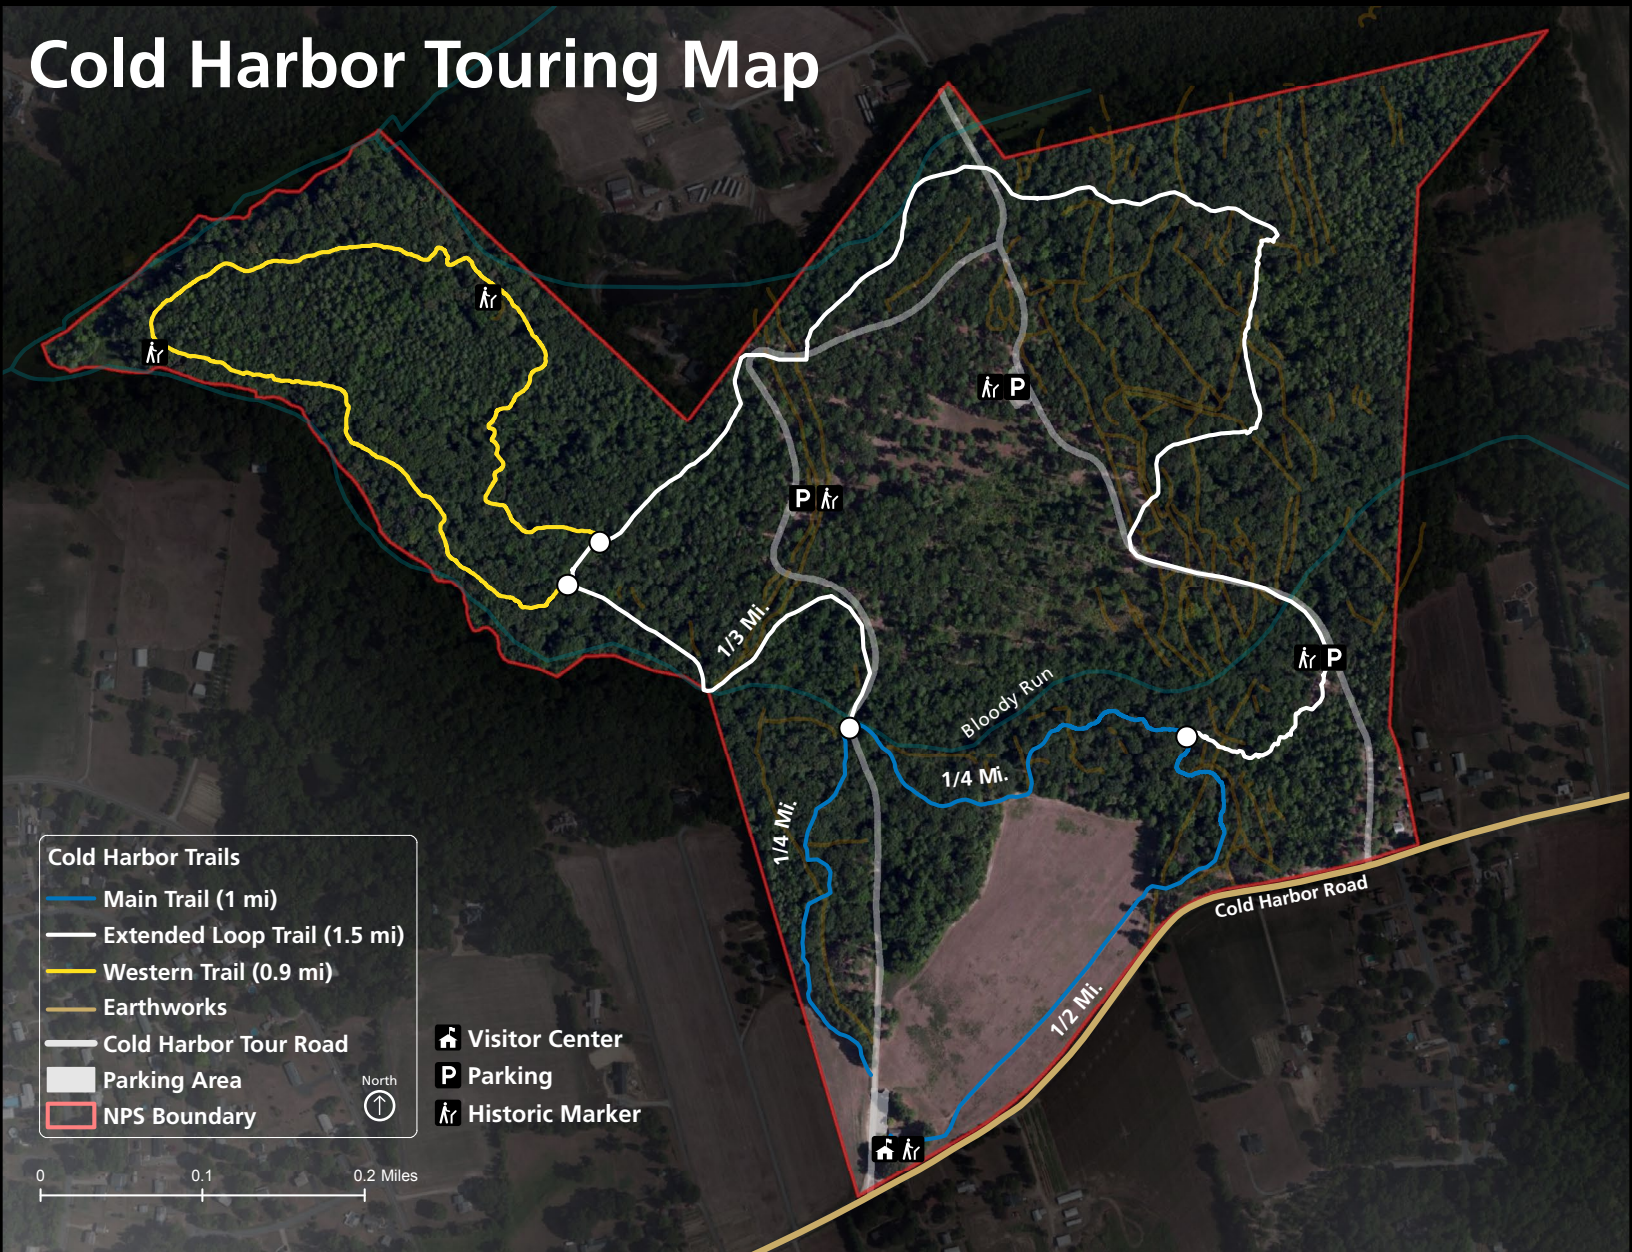

Cold Harbor Touring Map

Park Preservation and Safety

These battlefields have been dedicated to those who fought and died here. Please treat them respectfully.

- Please prevent damage to fragile cultural resources by staying off the earthworks.
- The taking of any object from park property is prohibited by federal law.
- Please stay on the trail at all times.
- Be aware of woodland hazards such as bees, snakes, poison ivy, and ticks.
- Leave no trace by packing out all litter.
- Please keep pets on a leash.
- Biking and horseback riding are not permitted on the trails.
- Relic hunting is prohibited. Possession of a metal detector in the park is unlawful.
- Recreational activities are prohibited, including kite-flying, ball-playing, Frisbee-throwing, sledding, etc.
- All park areas (including park roads) are closed to the public from sunset to sunrise, except for park resident travel.