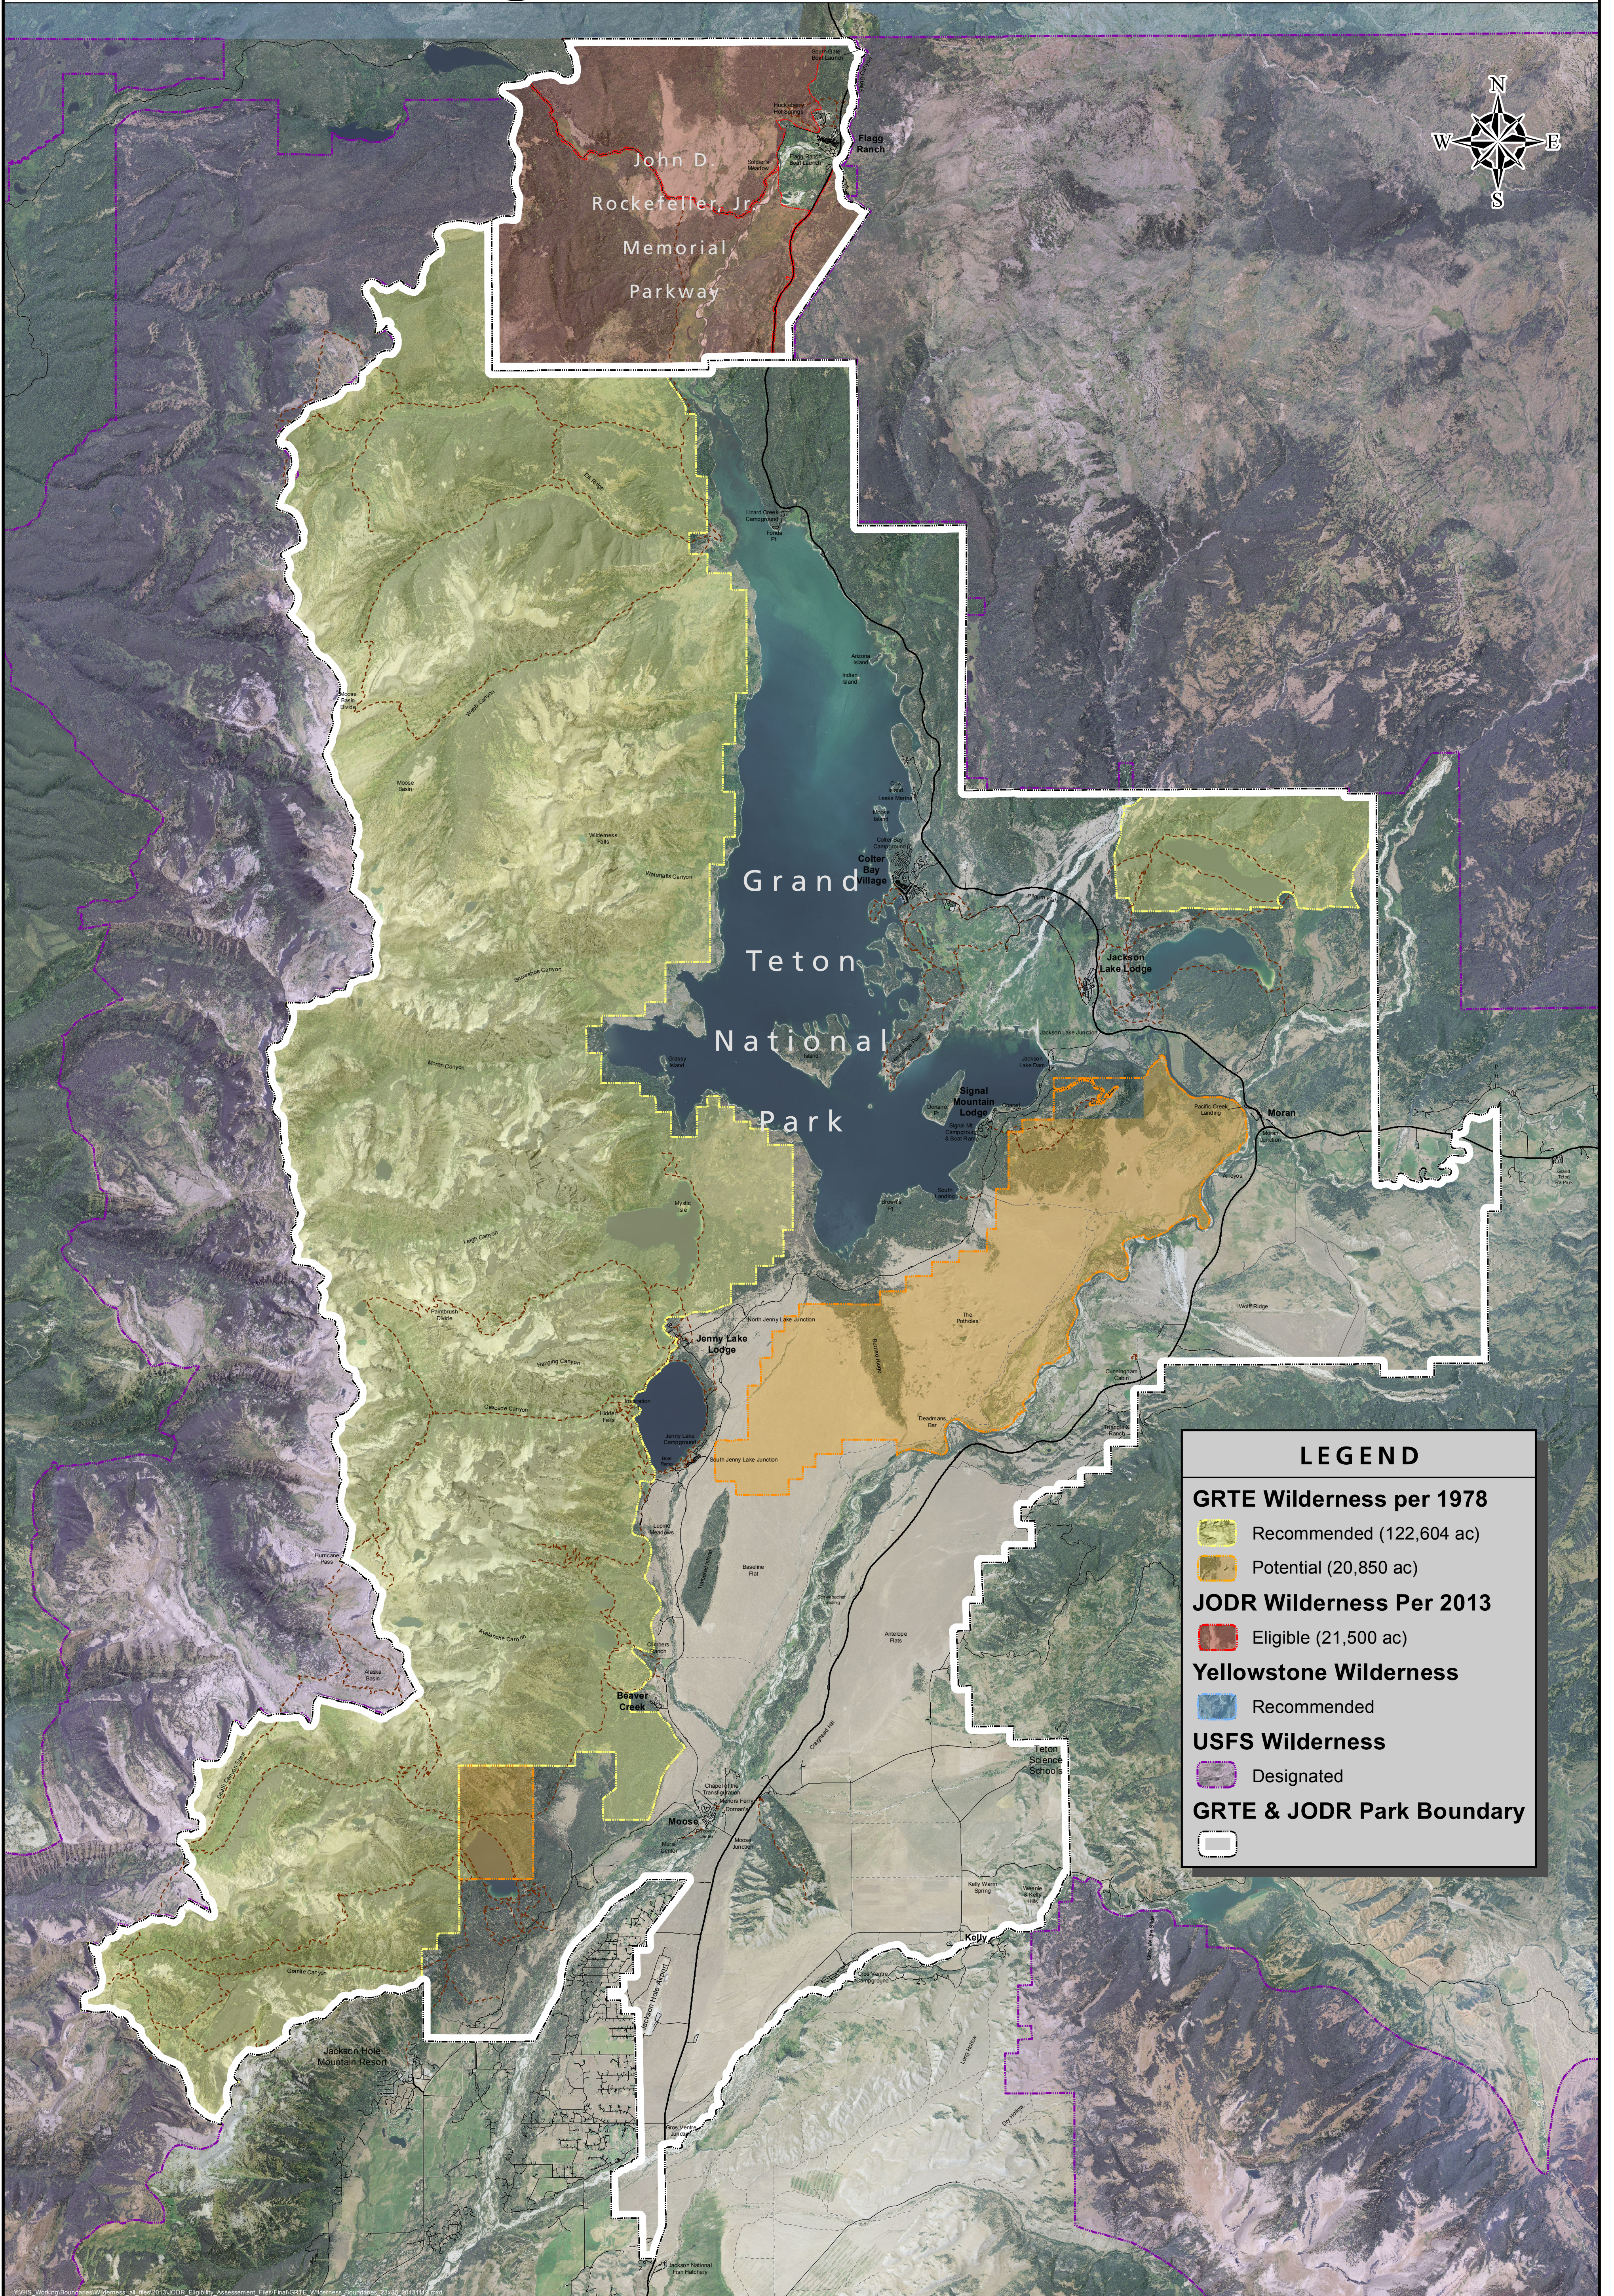

Managed Wilderness Areas

LEGEND

- GRTE Wilderness per 1978**
 - Recommended (122,604 ac)
 - Potential (20,850 ac)
- JODR Wilderness Per 2013**
 - Eligible (21,500 ac)
- Yellowstone Wilderness**
 - Recommended
- USFS Wilderness**
 - Designated
- GRTE & JODR Park Boundary**