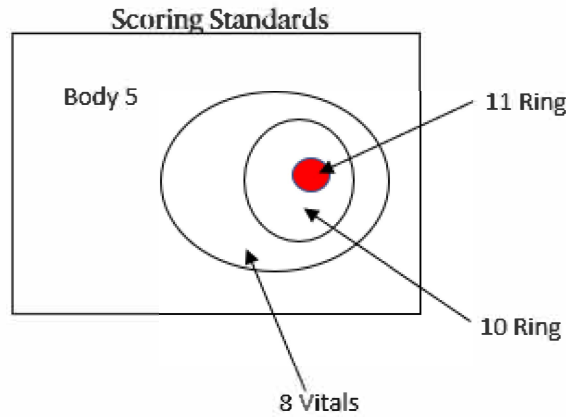

Castle Rocks State Park Archery Range

Score Card

SCORE	SCORE
Station 1	Station 11
Station 2	Station 12
Station 3	Station 13
Station 4	Station 14
Station 5	Station 15
Station 6	Station 16
Station 7	Station 17
Station 8	Station 18
Station 9	Station 19
Station 10	Station 20