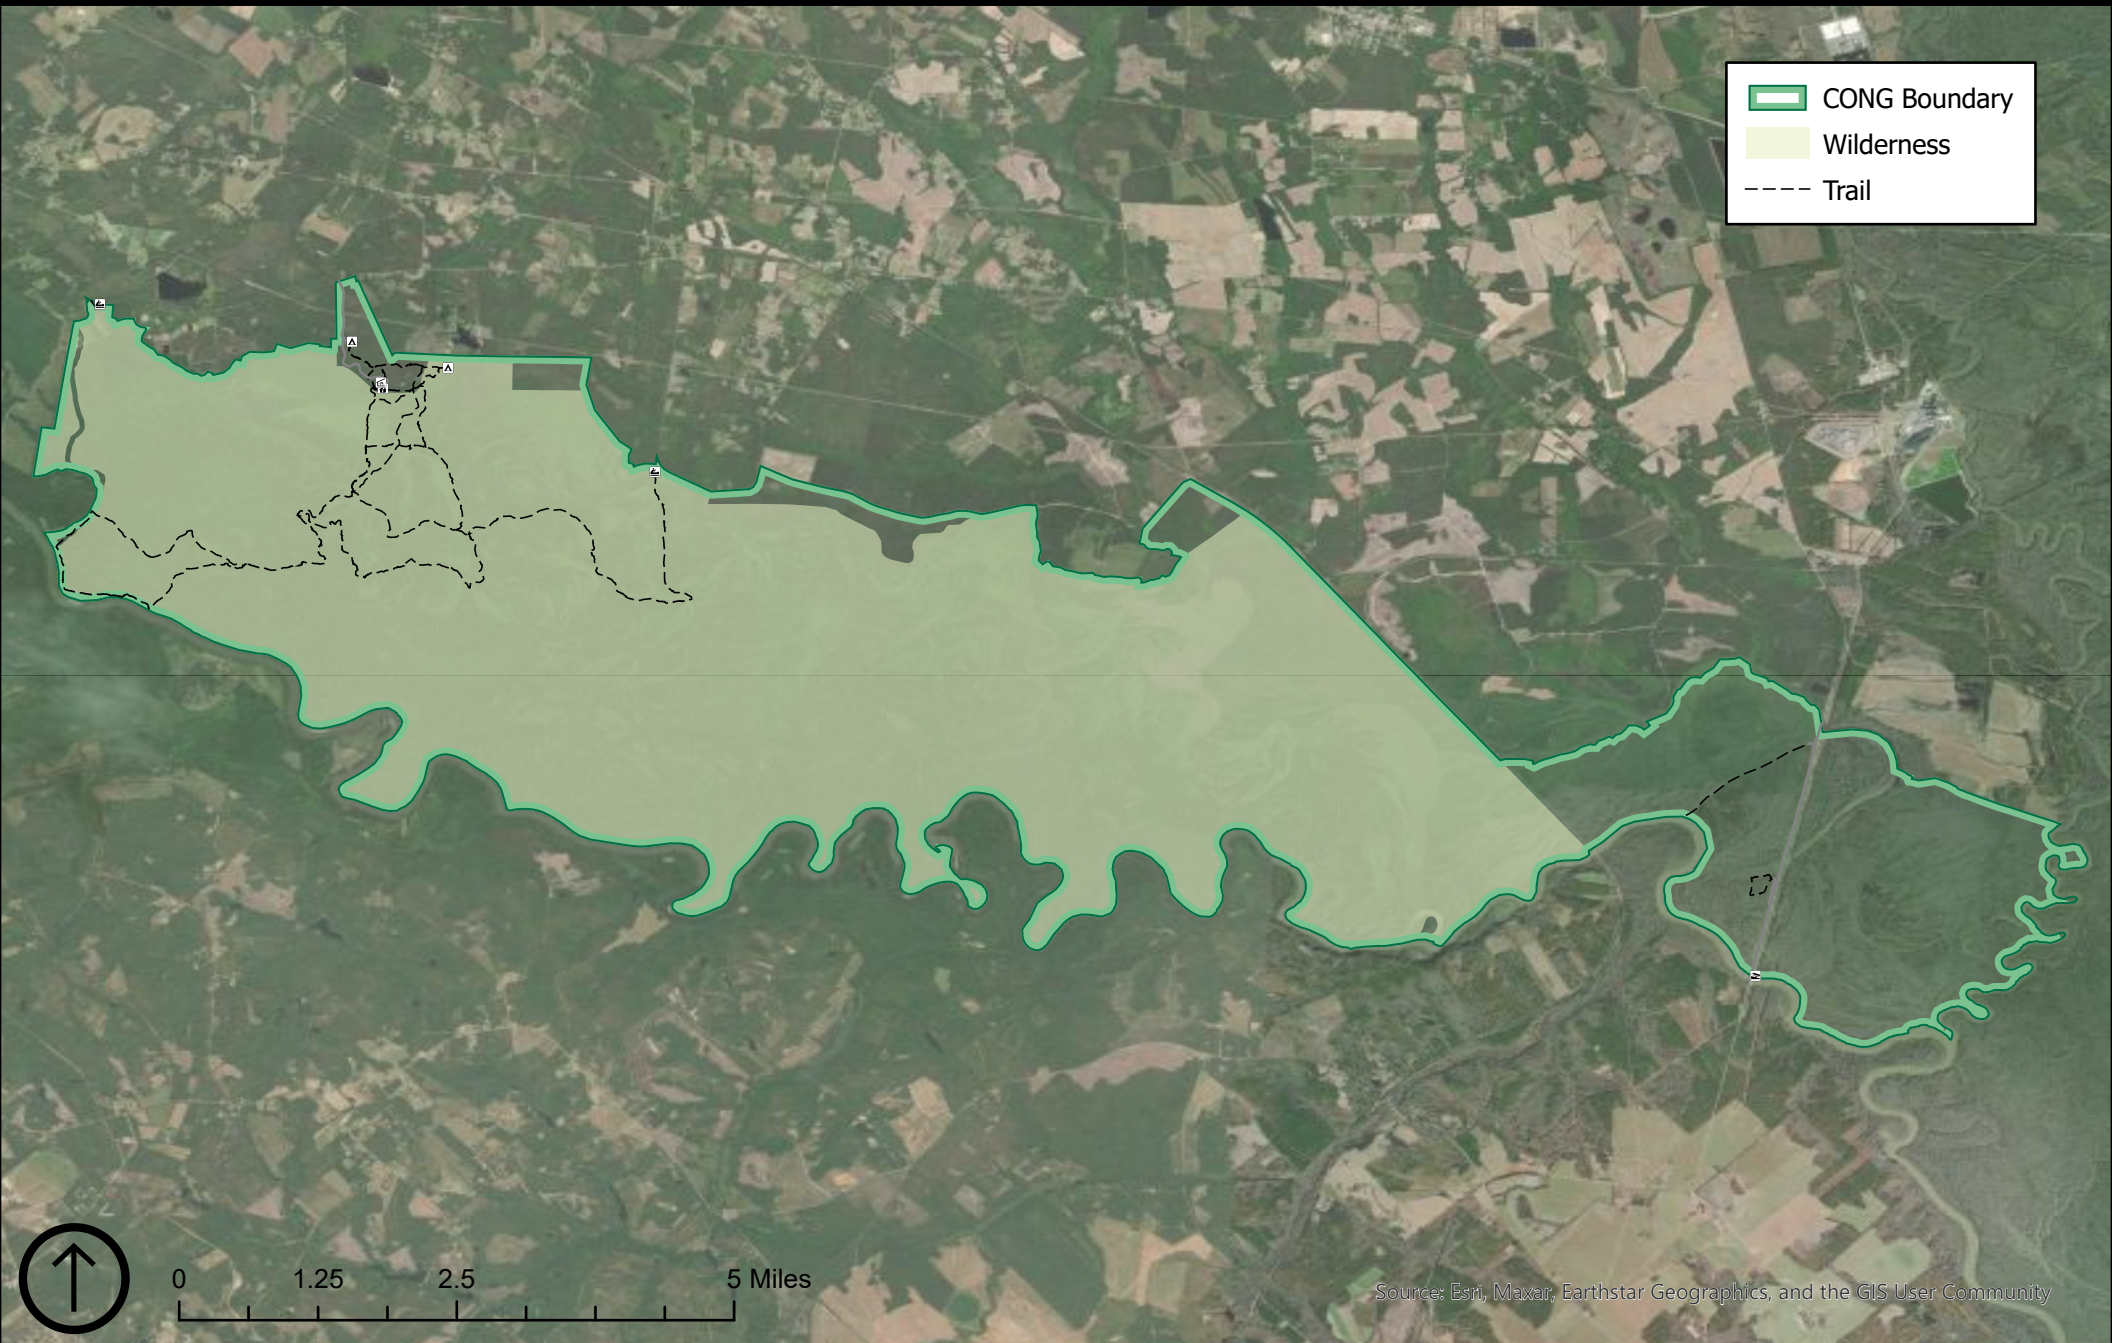

Designated Wilderness

Congaree National Park
Department of the Interior

— CONG Boundary
Wilderness
- - - Trail

Source: Esri, Maxar, Earthstar Geographics, and the GIS User Community