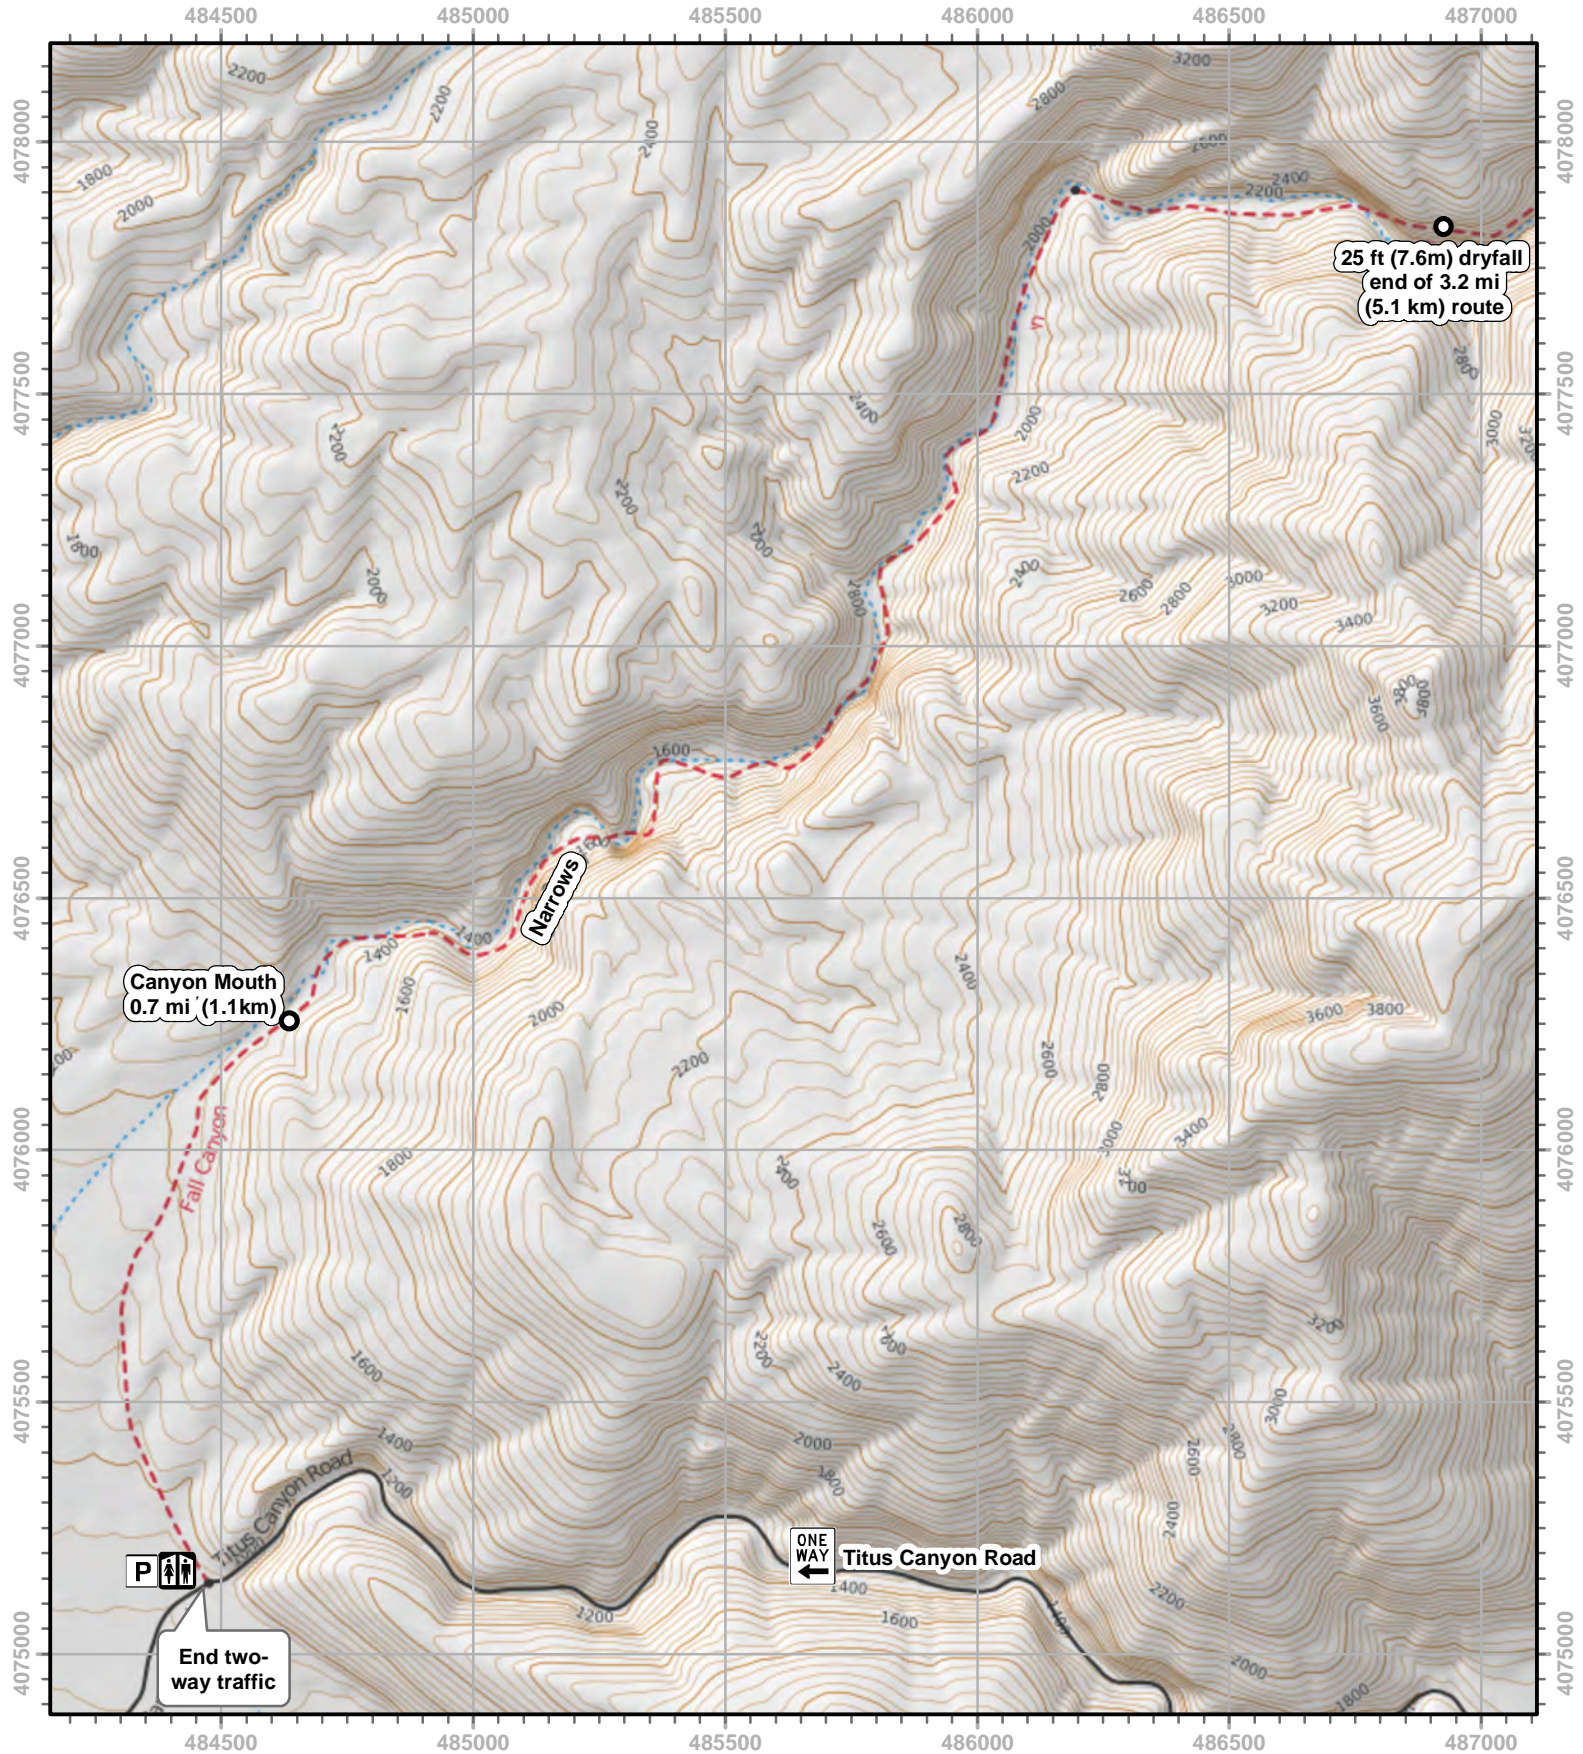

Fall Canyon

Death Valley National Park
California / Nevada

Scale = 1:15,000 Datum = WGS84 / UTM Zone 11N

Contour Interval = 40 feet / 12 meters