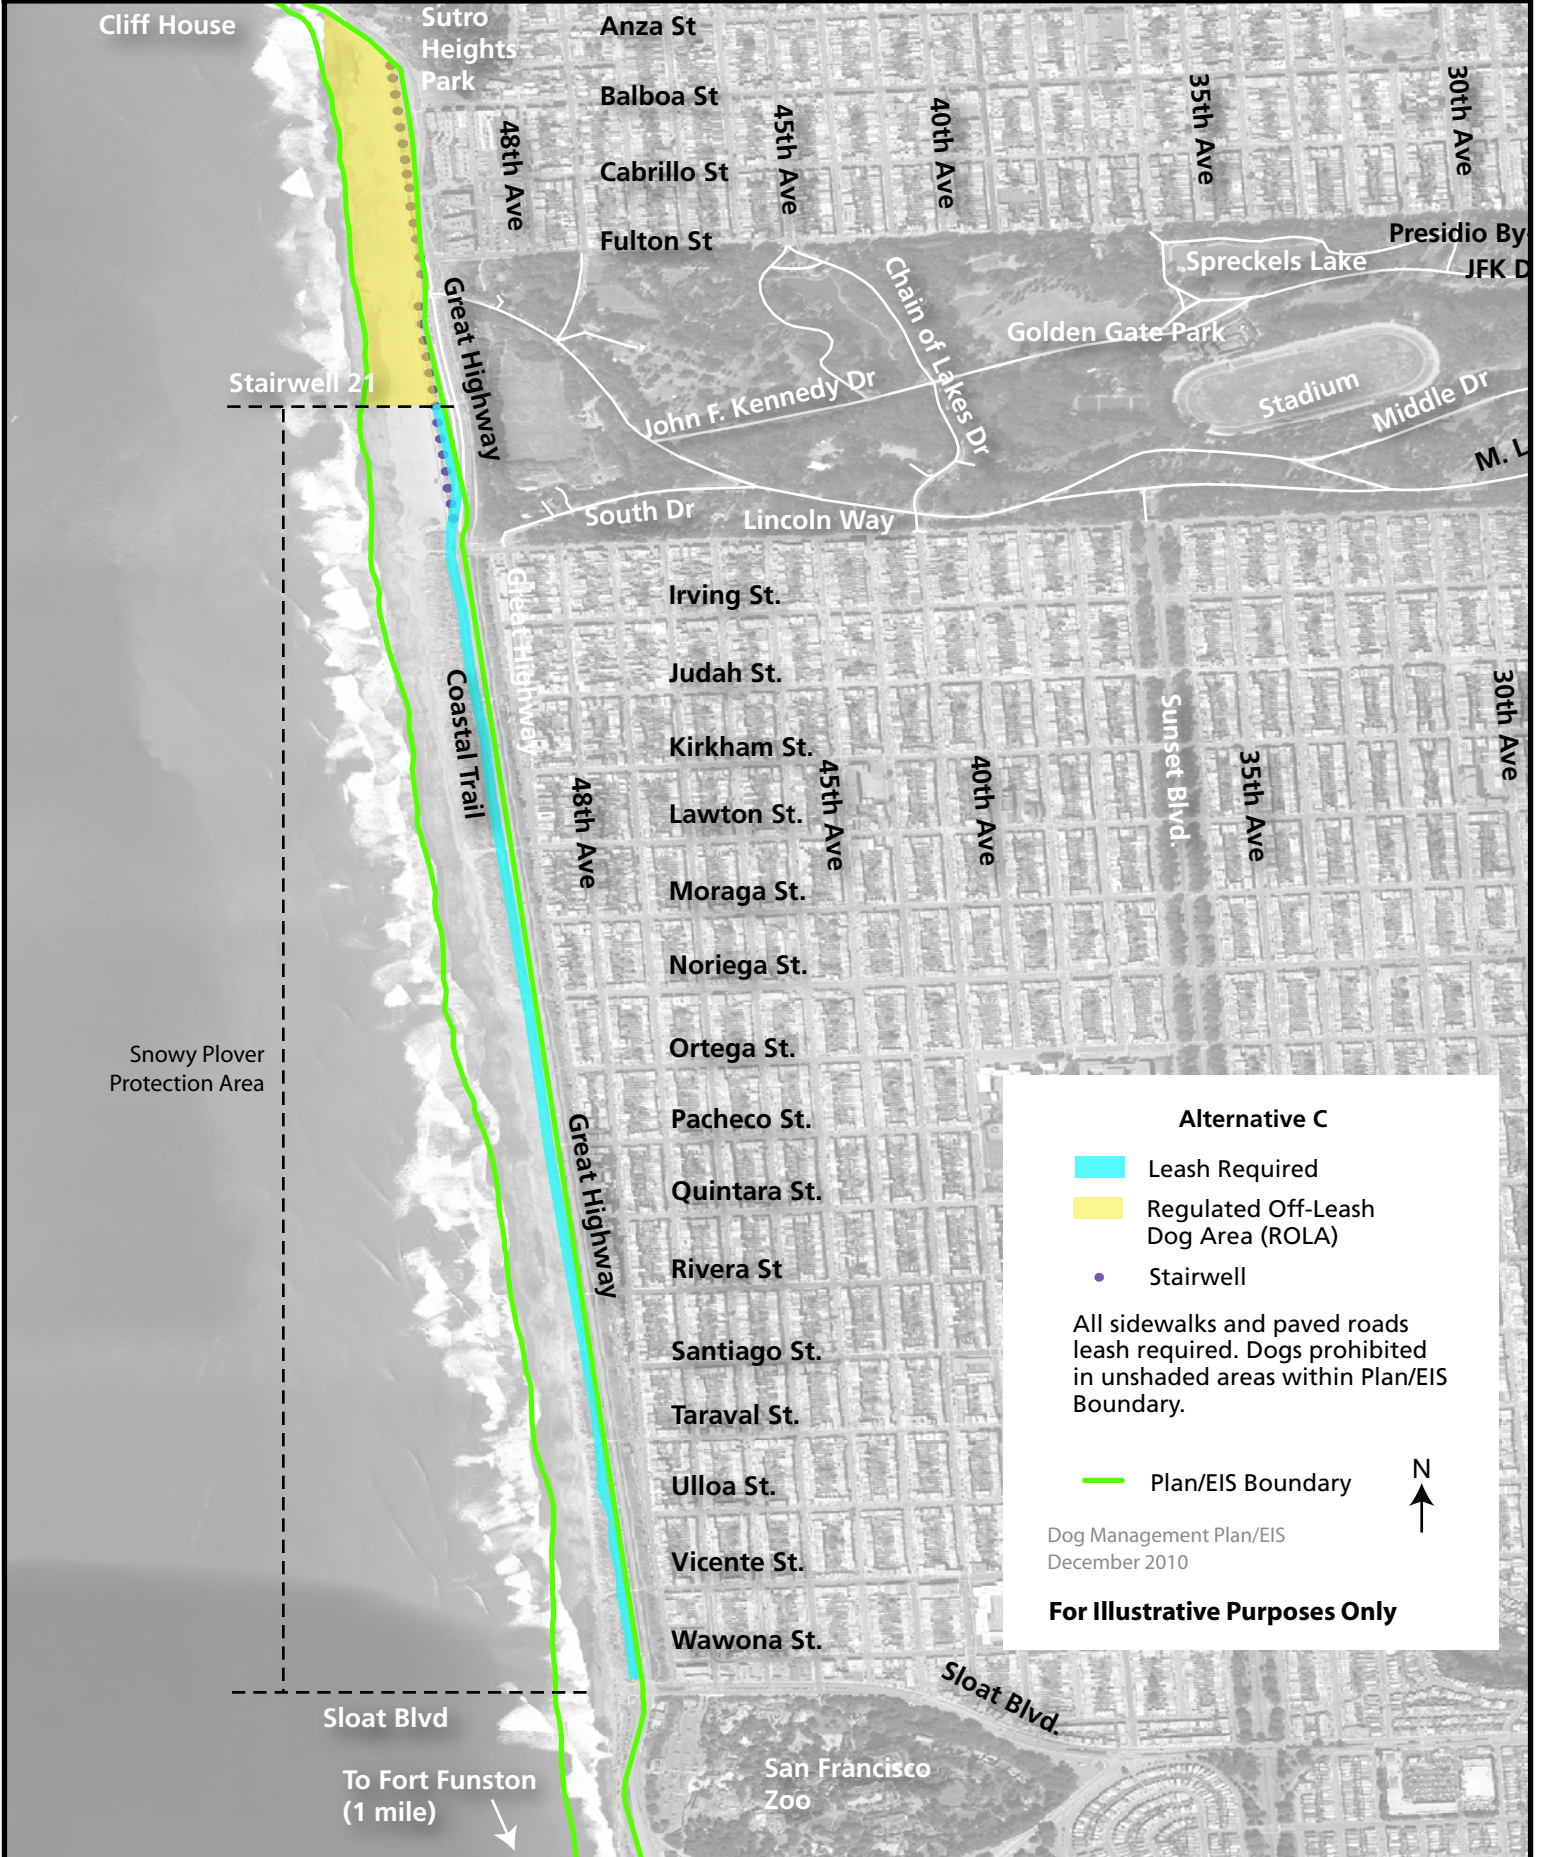

Map 15 Preferred Alternative: Ocean Beach

Preferred Alternative

- Leash Required
- Regulated Off-Leash Dog Area (ROLA)
- Stairwell

All sidewalks and paved roads leash required. Dogs prohibited in unshaded areas within Plan/EIS Boundary.

Plan/EIS Boundary

Dog Management Plan/EIS
December 2010

For Illustrative Purposes Only

Sloat Blvd
To Fort Funston
(1 mile)

Map 15-A: Ocean Beach

Alternative A

- Leash Required
- Voice Control
- Seasonal Leash Restriction
- Stairwell
- Plan/EIS Boundary

Dog Management Plan/EIS
December 2010

For Illustrative Purposes Only

Map 15-B: Ocean Beach

Map 15-C: Ocean Beach

Map 15-D: Ocean Beach

Map 15-E: Ocean Beach

Alternative E

- Leash Required
- Regulated Off-Leash Dog Area (ROLA)
- Stairwell

All sidewalks and paved roads leash required. Dogs prohibited in unshaded areas within Plan/EIS Boundary.

Plan/EIS Boundary

Dog Management Plan/EIS
December 2010

For Illustrative Purposes Only

Sloat Blvd
To Fort Funston
(1 mile)