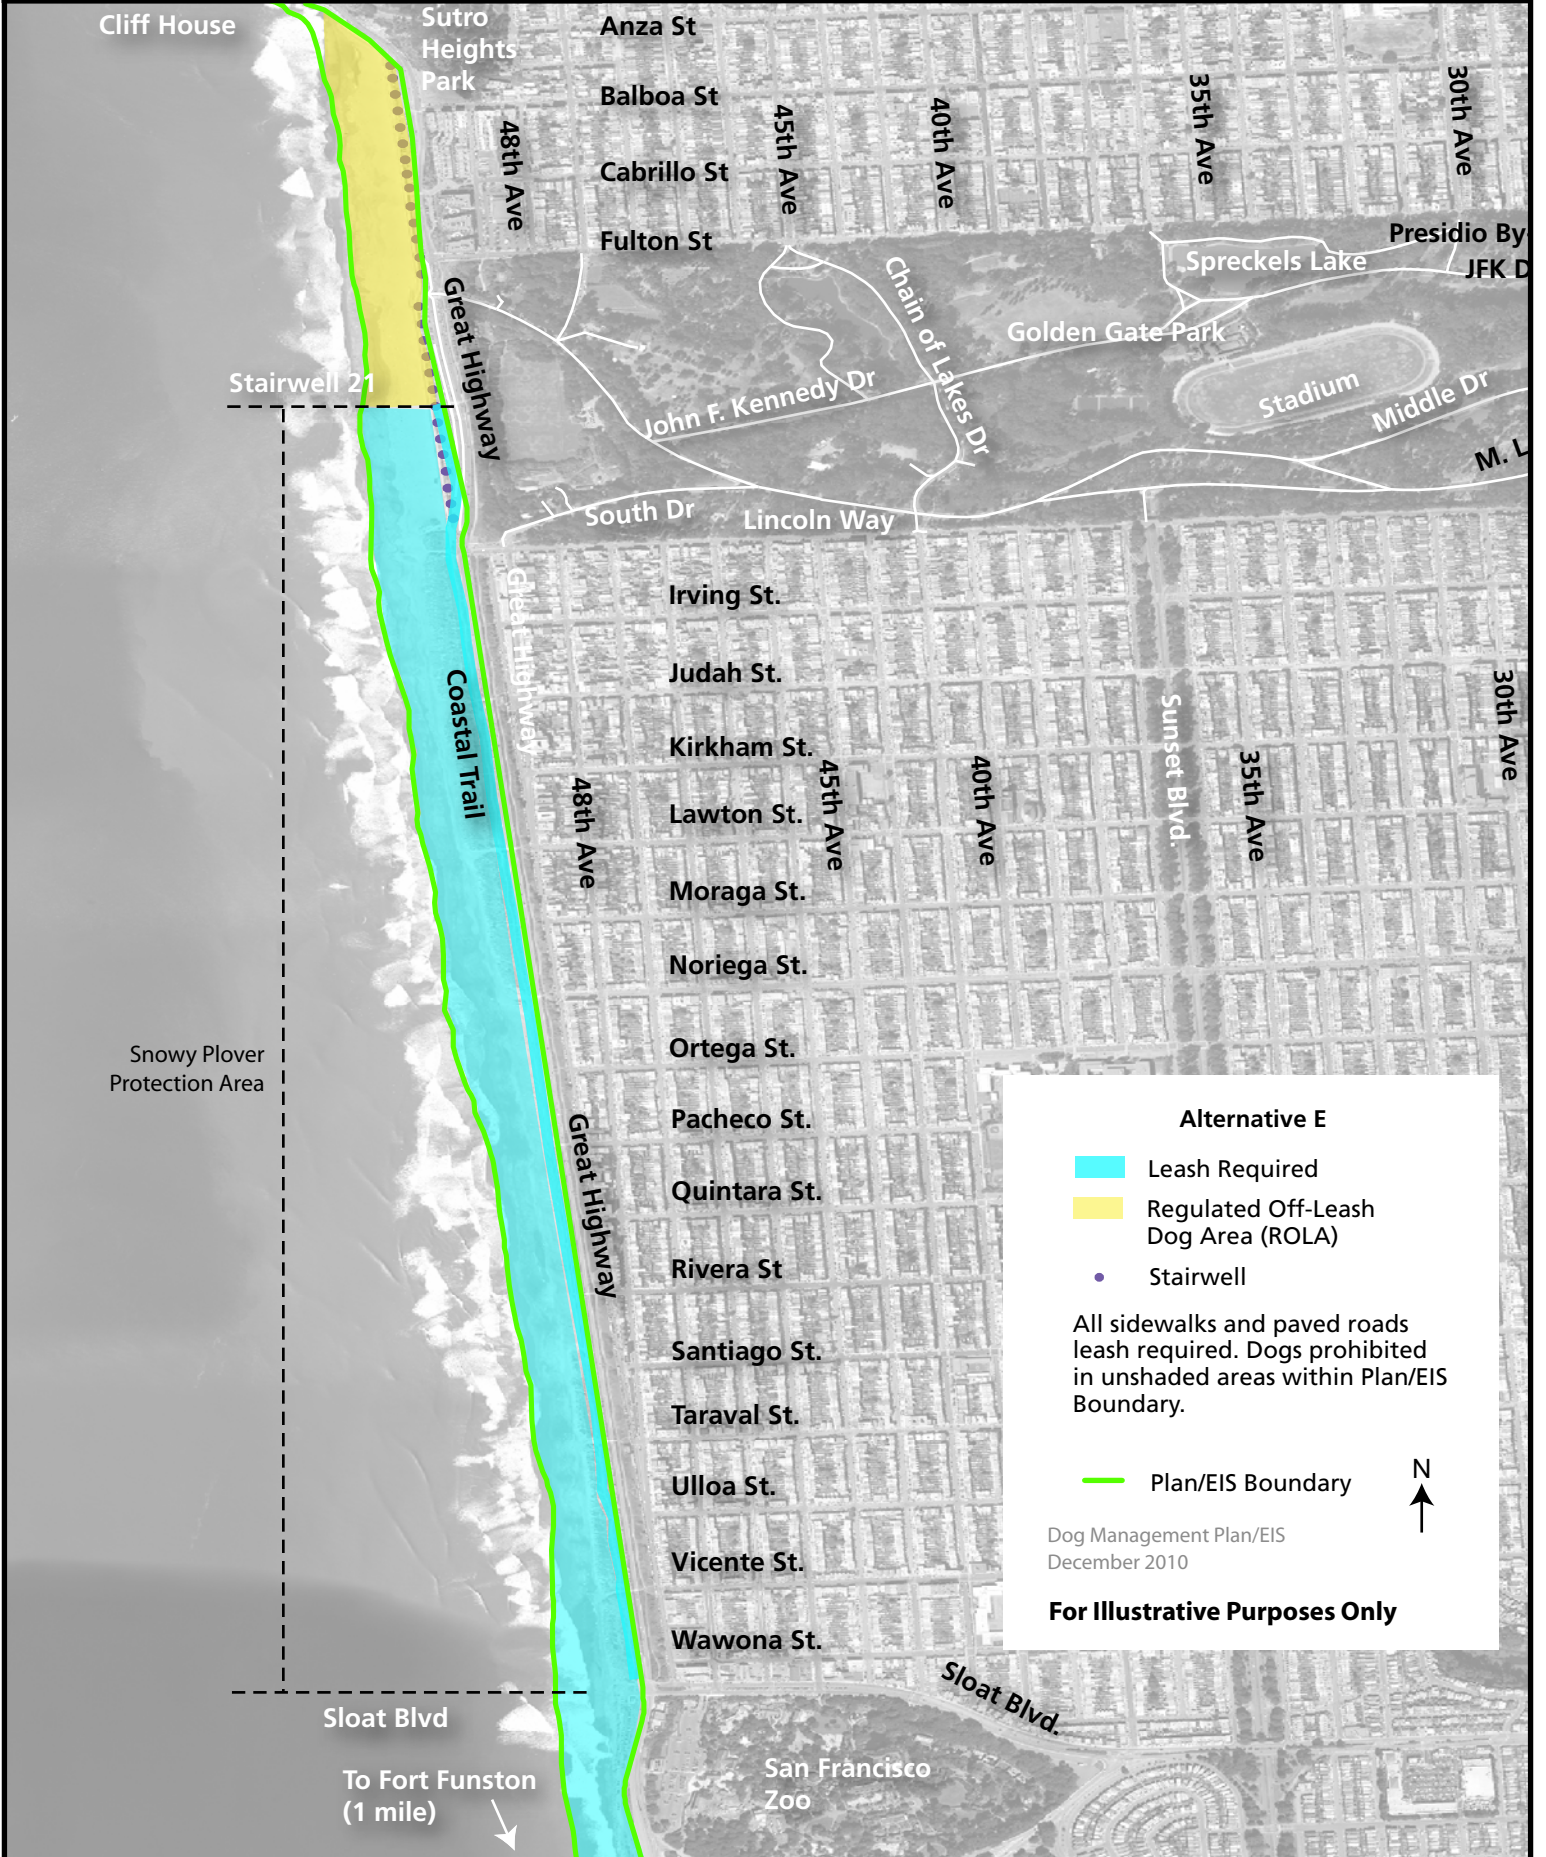

Map 15 Preferred Alternative: Ocean Beach

Preferred Alternative

- Leash Required
- Regulated Off-Leash Dog Area (ROLA)
- Stairwell

All sidewalks and paved roads leash required. Dogs prohibited in unshaded areas within Plan/EIS Boundary.

Plan/EIS Boundary

Dog Management Plan/EIS
December 2010

For Illustrative Purposes Only

Sloat Blvd
To Fort Funston
(1 mile)

Map 15-A: Ocean Beach

Alternative A

- Leash Required
- Voice Control
- Seasonal Leash Restriction
- Stairwell
- Plan/EIS Boundary

Dog Management Plan/EIS
December 2010

For Illustrative Purposes Only

Map 15-B: Ocean Beach

Map 15-C: Ocean Beach

Map 15-D: Ocean Beach

Map 15-E: Ocean Beach

Alternative E

- Leash Required
- Regulated Off-Leash Dog Area (ROLA)
- Stairwell

All sidewalks and paved roads leash required. Dogs prohibited in unshaded areas within Plan/EIS Boundary.

Plan/EIS Boundary

Dog Management Plan/EIS
December 2010

For Illustrative Purposes Only

Sloat Blvd
To Fort Funston
(1 mile)