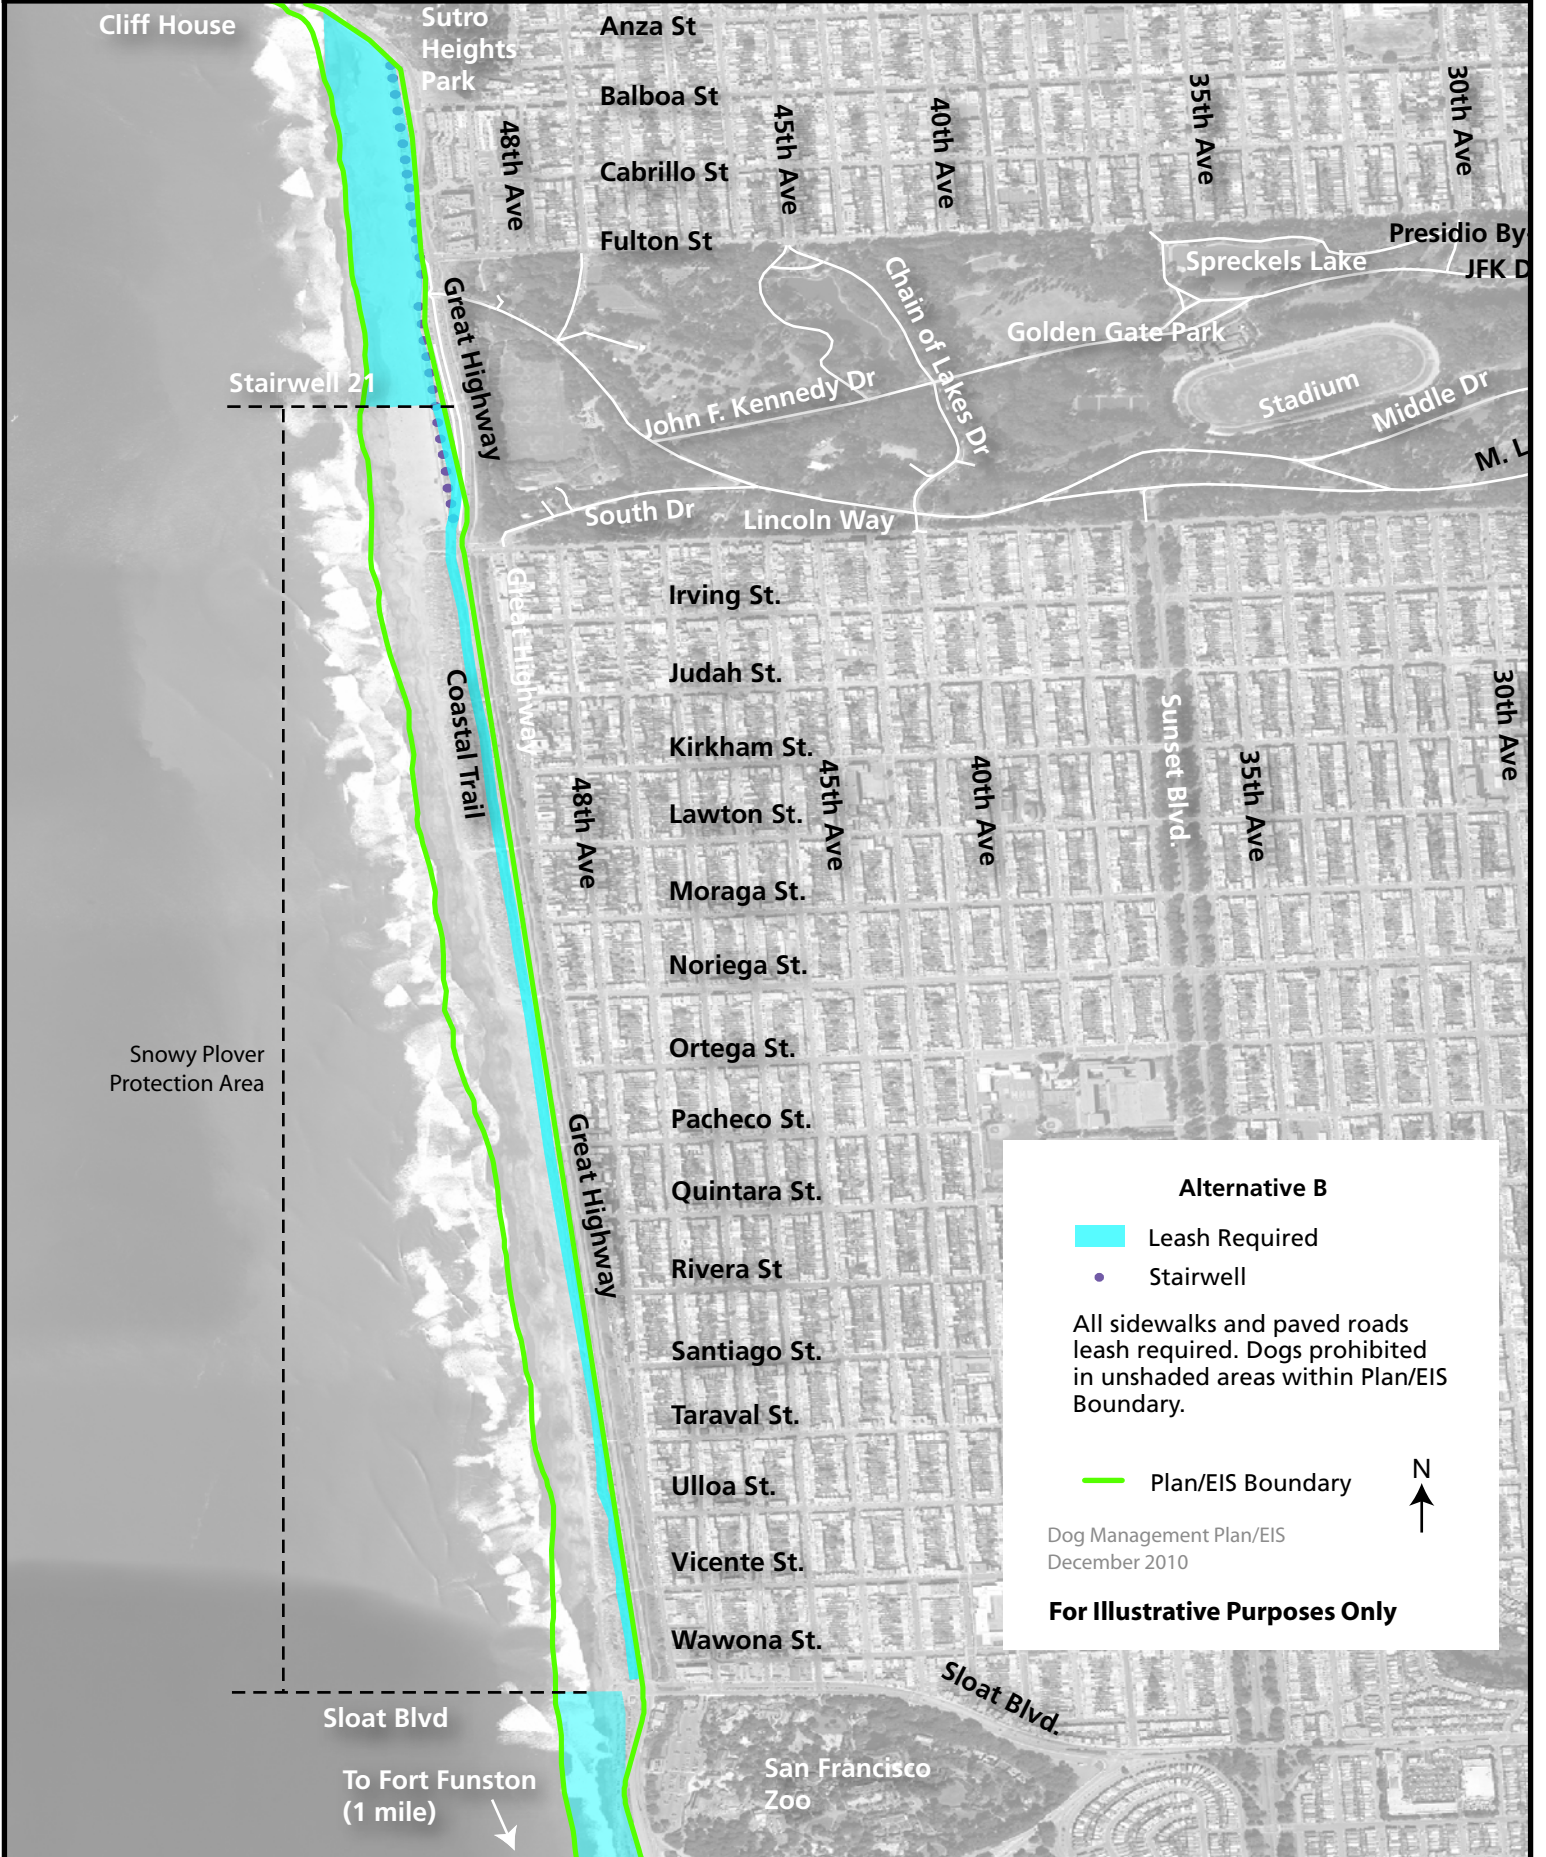

Map 15 Preferred Alternative: Ocean Beach

Preferred Alternative

- Leash Required
- Regulated Off-Leash Dog Area (ROLA)
- Stairwell

All sidewalks and paved roads leash required. Dogs prohibited in unshaded areas within Plan/EIS Boundary.

Plan/EIS Boundary

Dog Management Plan/EIS
December 2010

For Illustrative Purposes Only

Sloat Blvd
To Fort Funston
(1 mile)

Map 15-A: Ocean Beach

Alternative A

- Leash Required
- Voice Control
- Seasonal Leash Restriction
- Stairwell
- Plan/EIS Boundary

Dog Management Plan/EIS
December 2010

For Illustrative Purposes Only

Map 15-B: Ocean Beach

Map 15-C: Ocean Beach

Map 15-D: Ocean Beach

Map 15-E: Ocean Beach

Alternative E

- Leash Required
- Regulated Off-Leash Dog Area (ROLA)
- Stairwell

All sidewalks and paved roads leash required. Dogs prohibited in unshaded areas within Plan/EIS Boundary.

Plan/EIS Boundary

Dog Management Plan/EIS
December 2010

For Illustrative Purposes Only

Sloat Blvd
To Fort Funston
(1 mile)