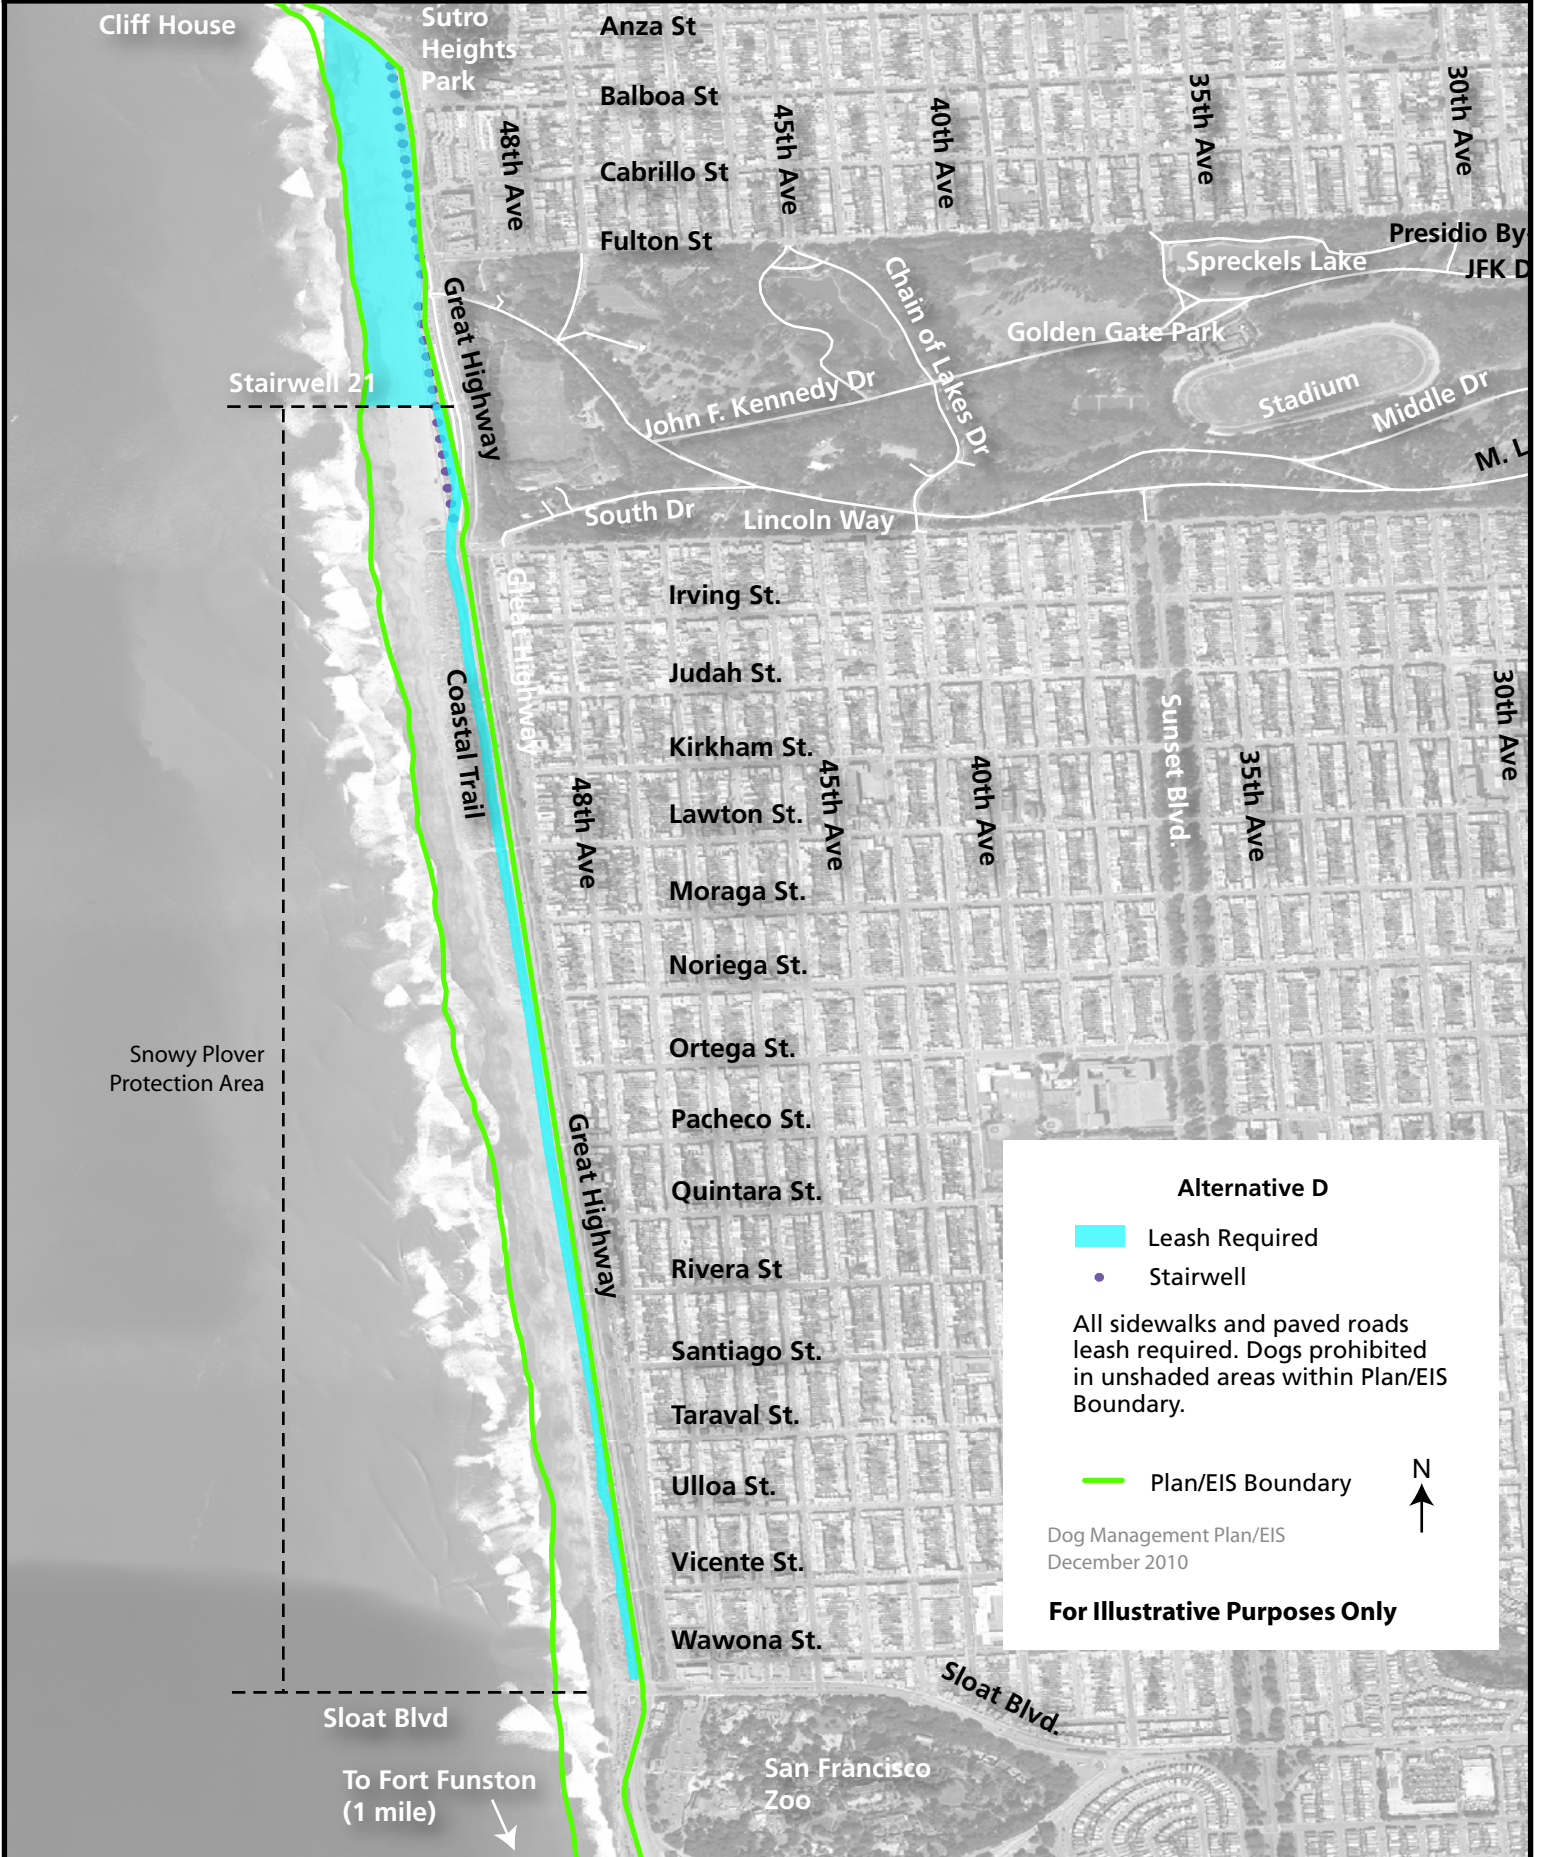

Map 15 Preferred Alternative: Ocean Beach

Preferred Alternative

- Leash Required
- Regulated Off-Leash Dog Area (ROLA)
- Stairwell

All sidewalks and paved roads leash required. Dogs prohibited in unshaded areas within Plan/EIS Boundary.

Plan/EIS Boundary

Dog Management Plan/EIS
December 2010

For Illustrative Purposes Only

Sloat Blvd
To Fort Funston
(1 mile)

Map 15-A: Ocean Beach

Alternative A

- Leash Required
- Voice Control
- Seasonal Leash Restriction
- Stairwell
- Plan/EIS Boundary

Dog Management Plan/EIS
December 2010

For Illustrative Purposes Only

Map 15-B: Ocean Beach

Map 15-C: Ocean Beach

Map 15-D: Ocean Beach

Map 15-E: Ocean Beach

Alternative E

- Leash Required
- Regulated Off-Leash Dog Area (ROLA)
- Stairwell

All sidewalks and paved roads leash required. Dogs prohibited in unshaded areas within Plan/EIS Boundary.

Plan/EIS Boundary

Dog Management Plan/EIS
December 2010

For Illustrative Purposes Only

Sloat Blvd
To Fort Funston
(1 mile)