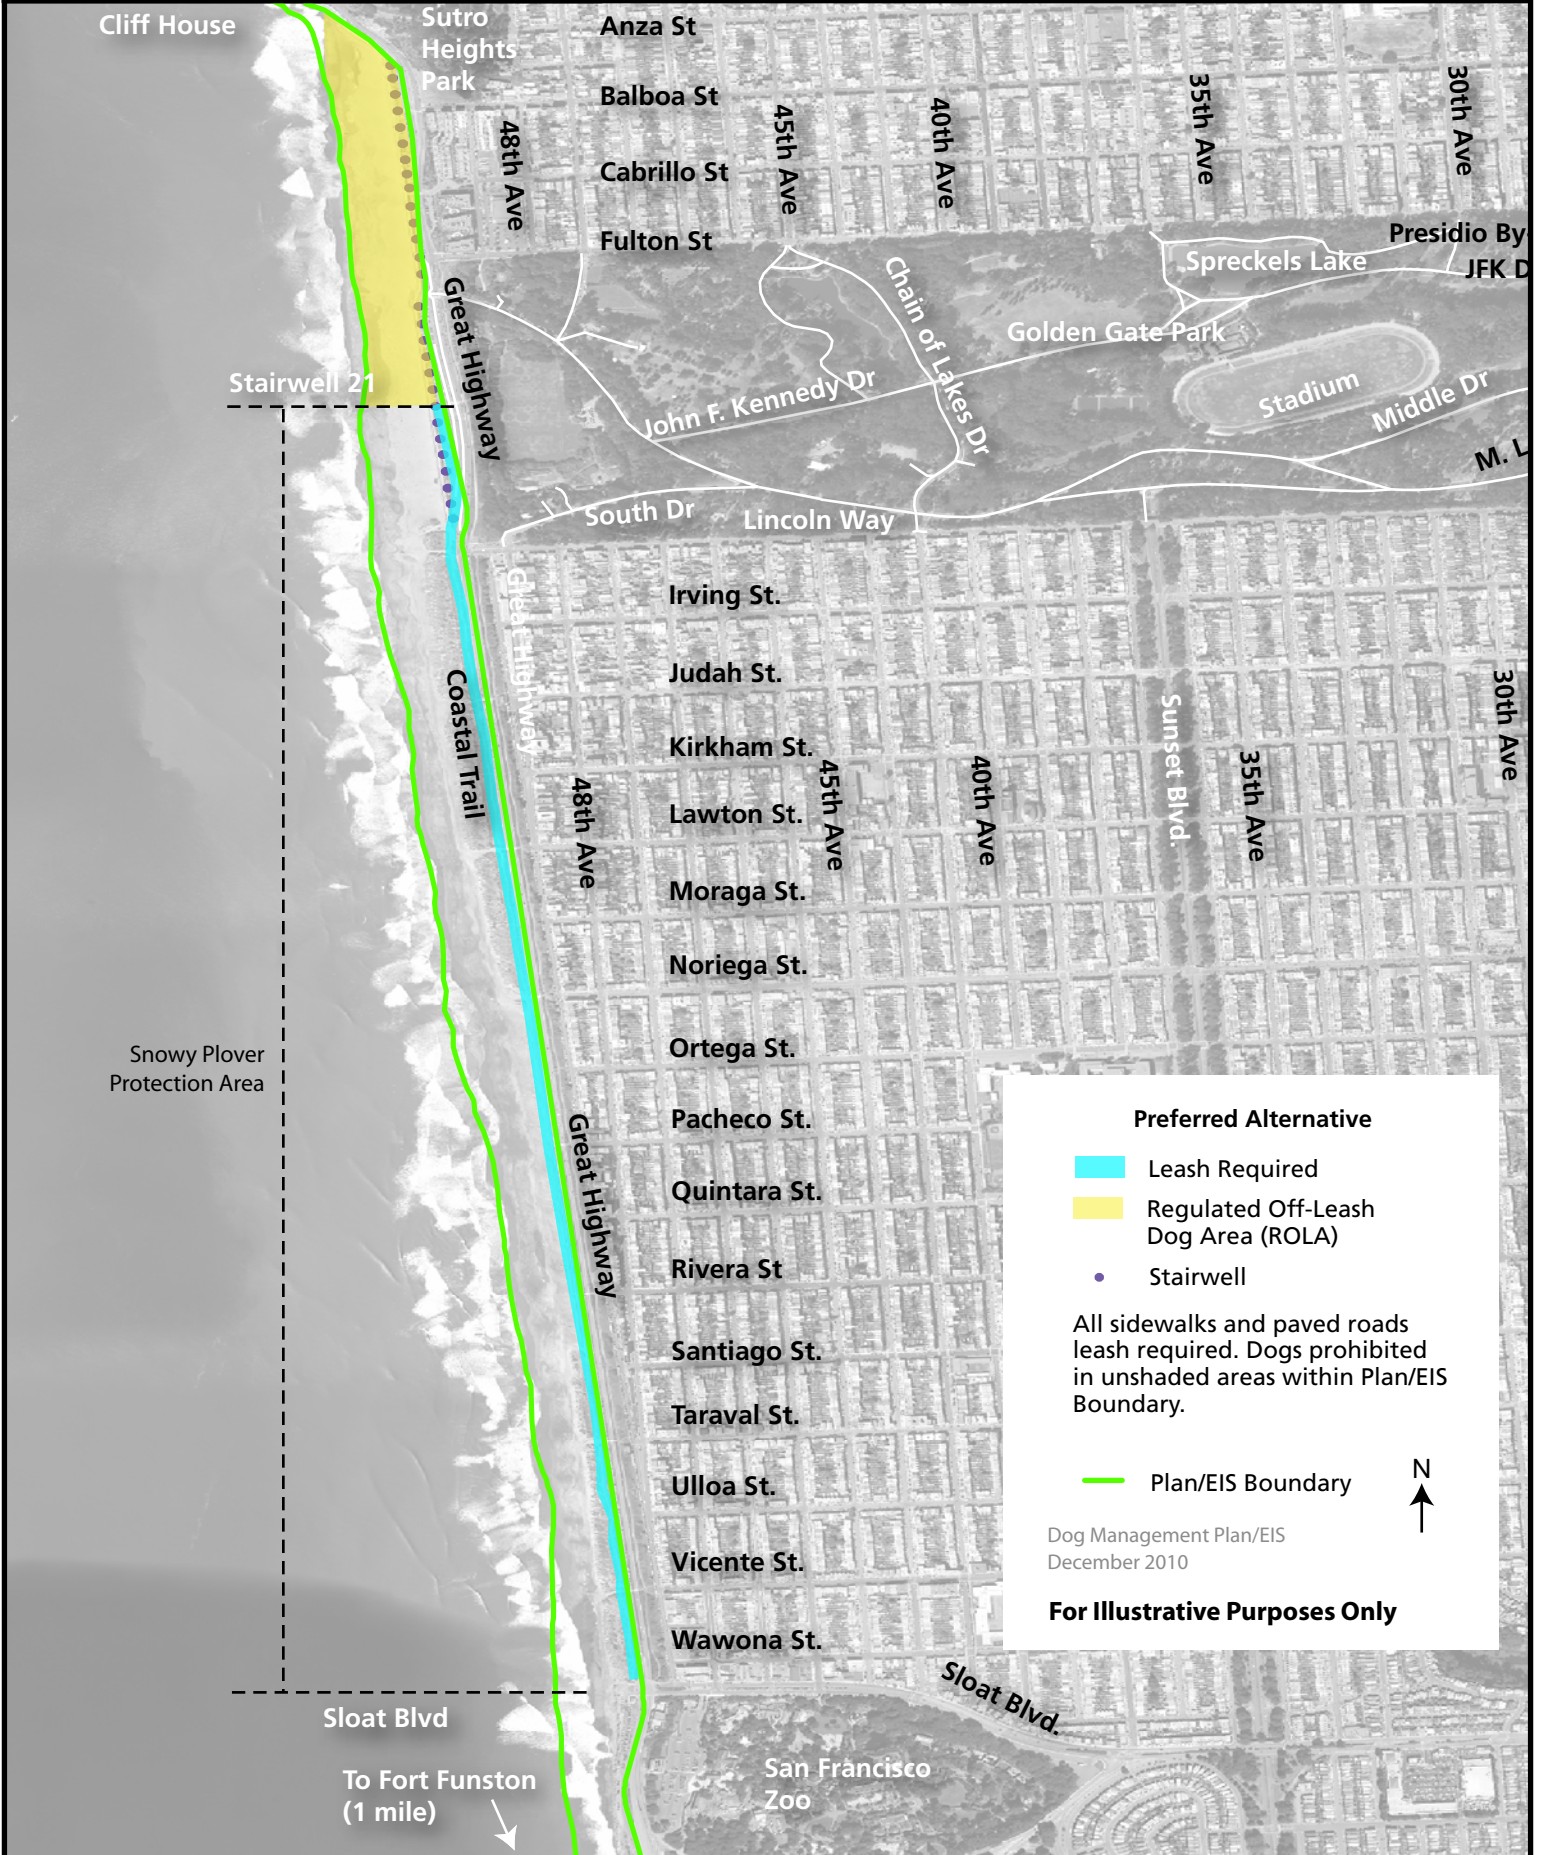

Map 15 Preferred Alternative: Ocean Beach

Preferred Alternative

- Leash Required
- Regulated Off-Leash Dog Area (ROLA)
- Stairwell

All sidewalks and paved roads leash required. Dogs prohibited in unshaded areas within Plan/EIS Boundary.

Plan/EIS Boundary

Dog Management Plan/EIS
December 2010

For Illustrative Purposes Only

Sloat Blvd
To Fort Funston
(1 mile)

Map 15-A: Ocean Beach

Alternative A

- Leash Required
- Voice Control
- Seasonal Leash Restriction
- Stairwell
- Plan/EIS Boundary

Dog Management Plan/EIS
December 2010

For Illustrative Purposes Only

Map 15-B: Ocean Beach

Map 15-C: Ocean Beach

Map 15-D: Ocean Beach

Map 15-E: Ocean Beach

Alternative E

- Leash Required
- Regulated Off-Leash Dog Area (ROLA)
- Stairwell

All sidewalks and paved roads leash required. Dogs prohibited in unshaded areas within Plan/EIS Boundary.

Plan/EIS Boundary

Dog Management Plan/EIS
December 2010

For Illustrative Purposes Only

Sloat Blvd
To Fort Funston
(1 mile)