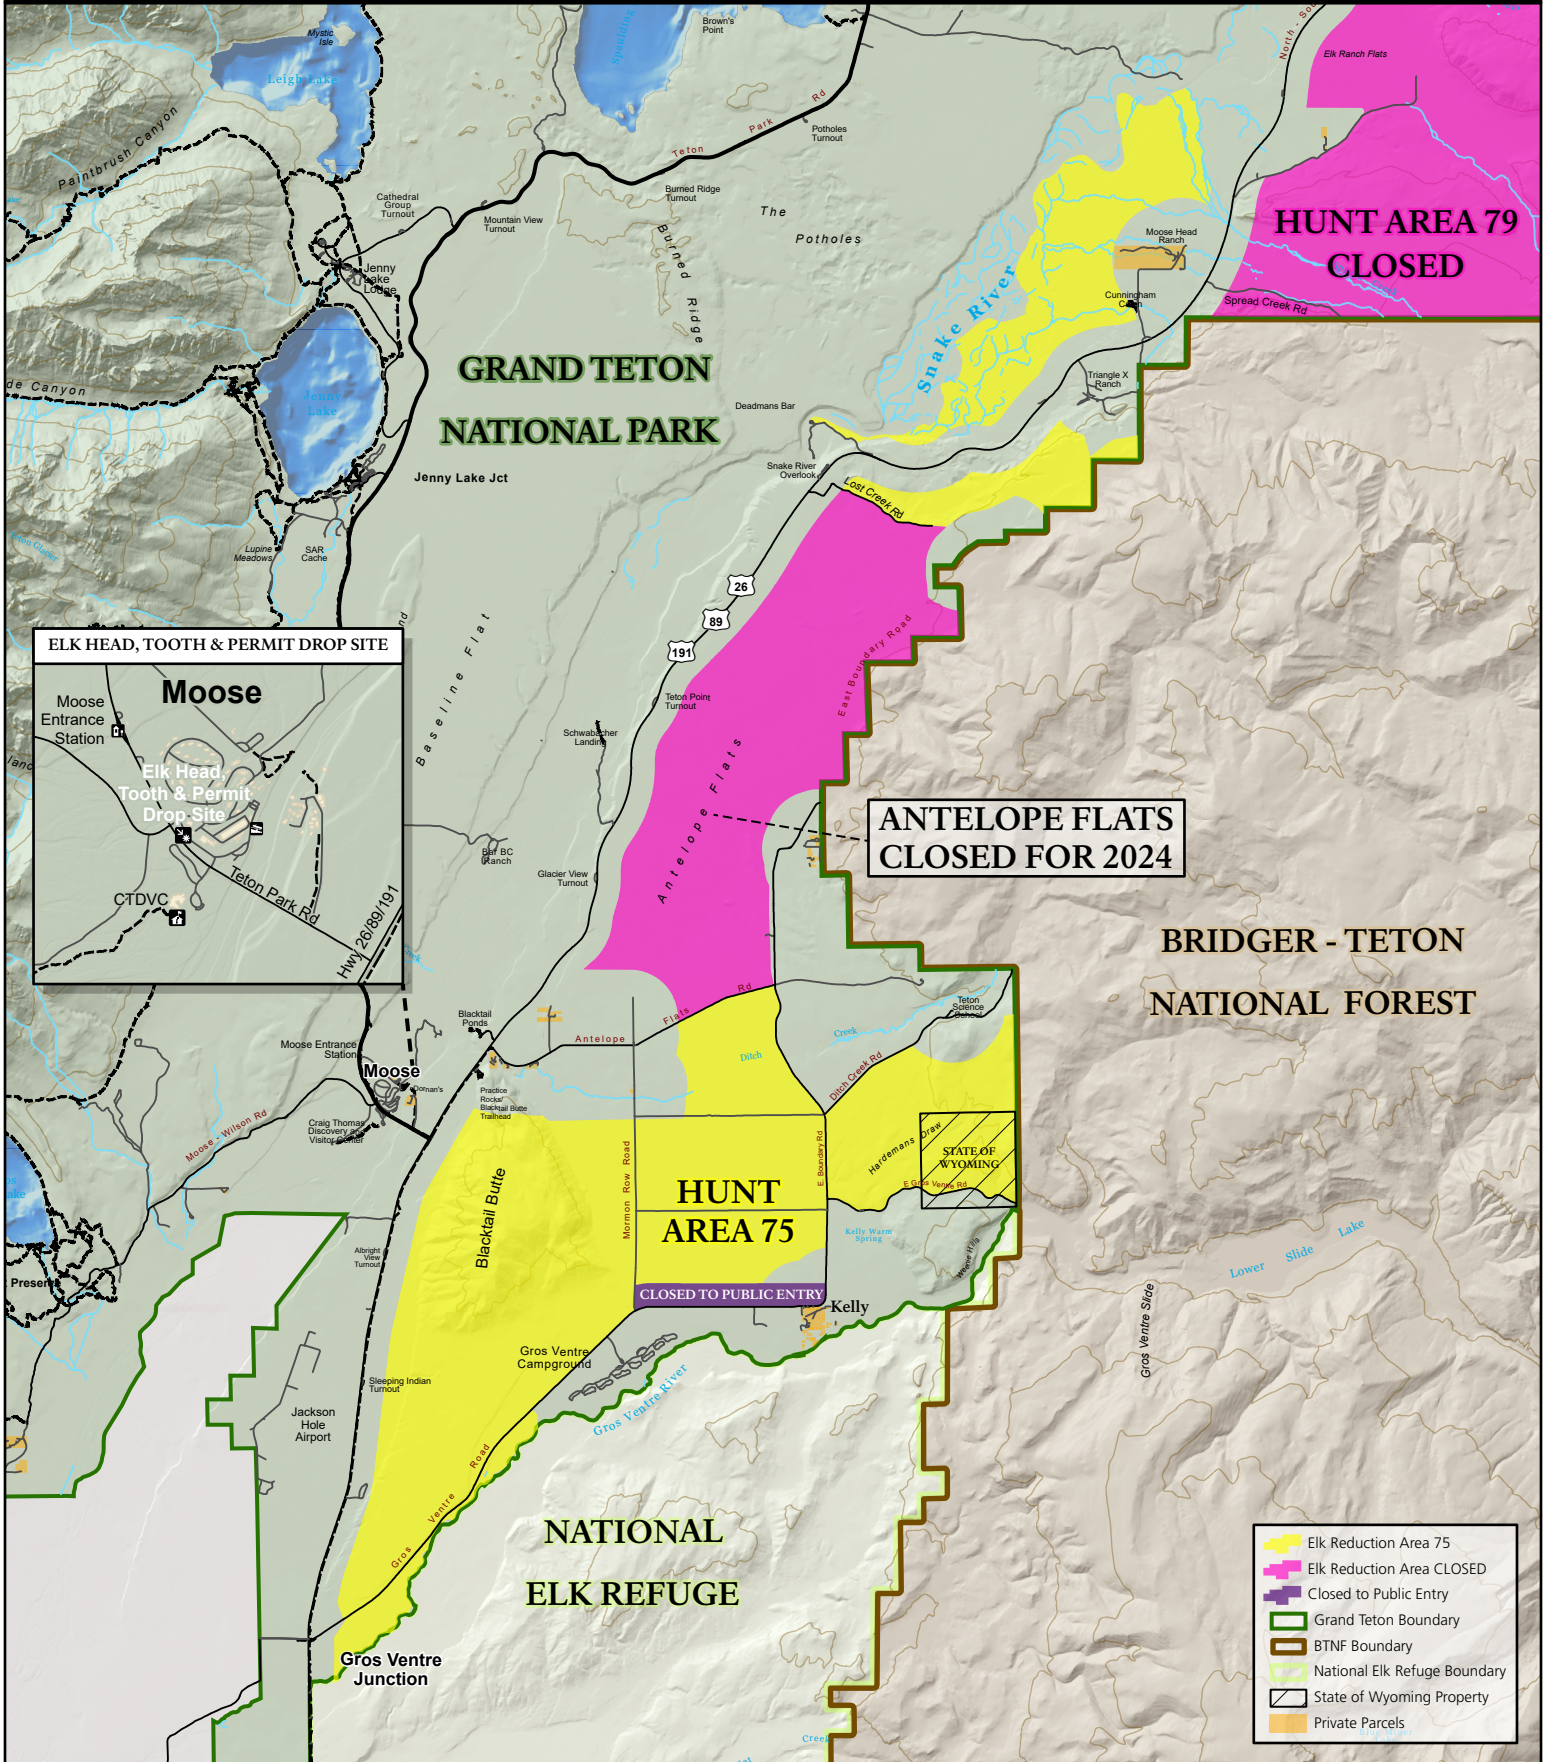

# Grand Teton National Park

National Park Service

## Elk Reduction Area 75

For Reference Only - Refer to Wyoming Game & Fish regulations for legal hunt area description

U.S. Department of the Interior

North

GRTE GIS  
September 2024  
Data Sources: NPS Park Data