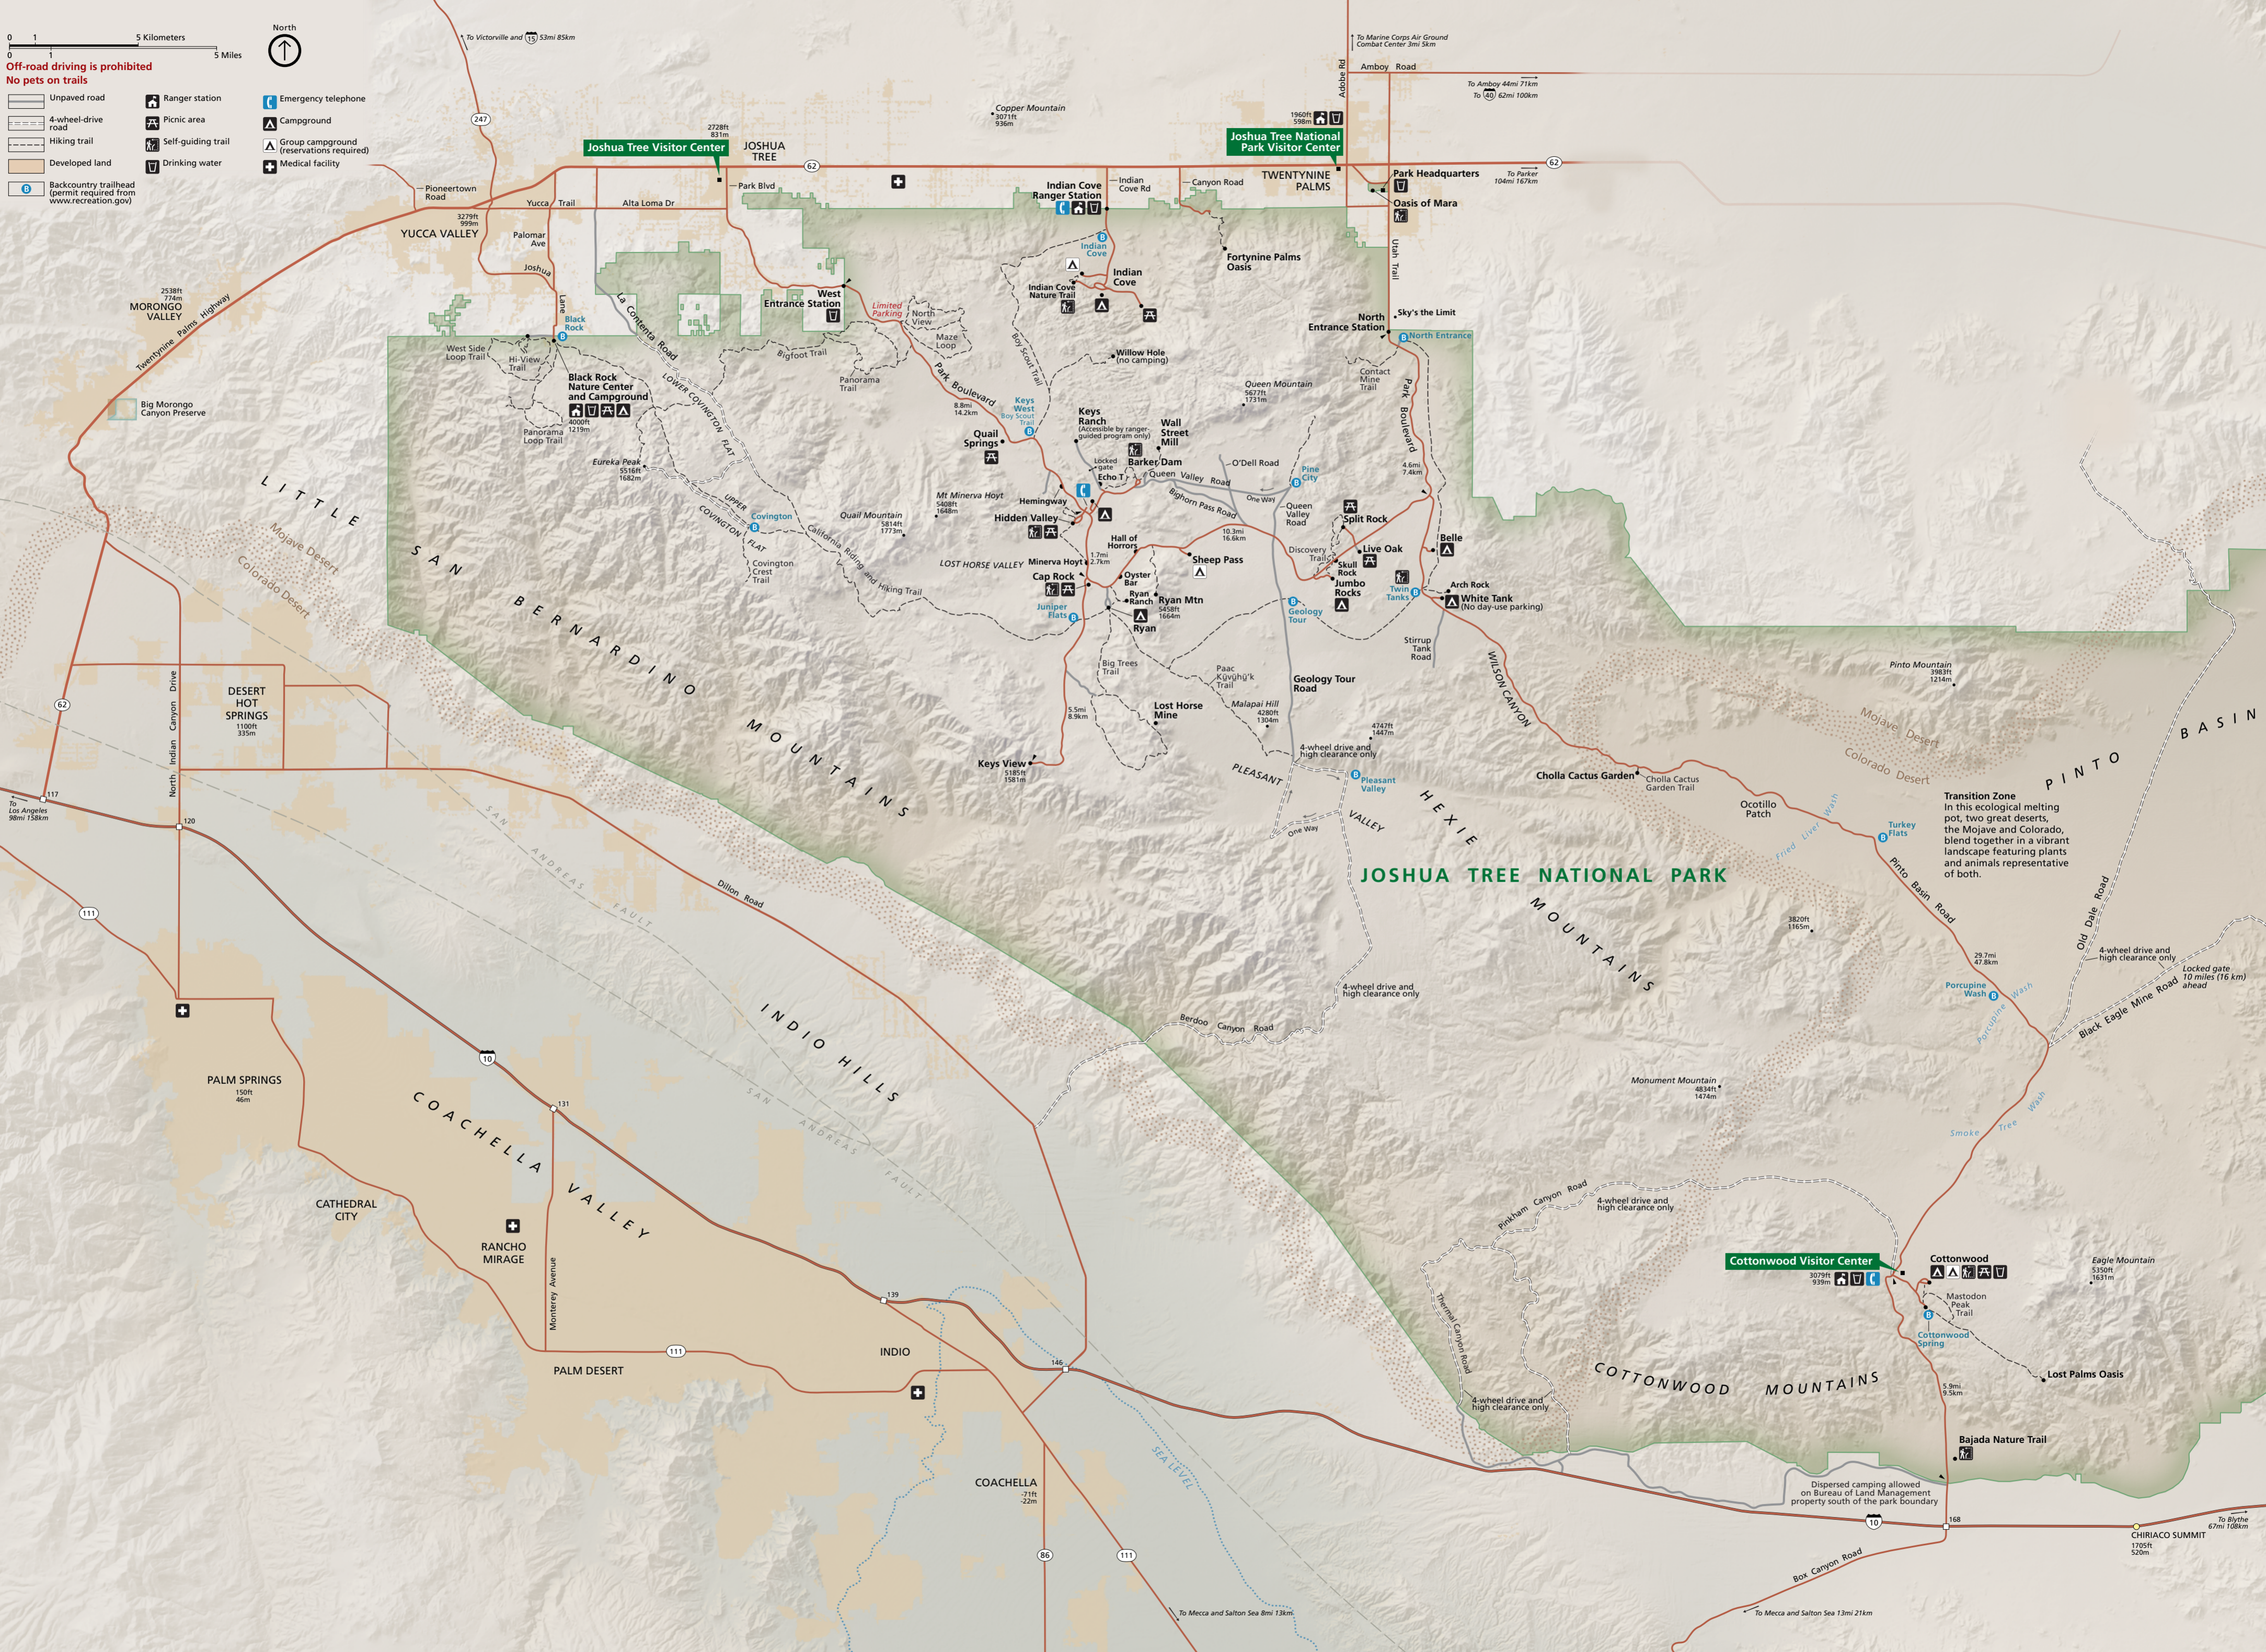

Joshua Tree Visitor Center

Joshua Tree National Park Visitor Center

Cottonwood Visitor Center

JOSHUA TREE NATIONAL PARK

Transition Zone
In this ecological melting pot, two great deserts, the Mojave and Colorado, blend together in a vibrant landscape featuring plants and animals representative of both.

MORONGO VALLEY
2538ft
774m

Big Morongo Canyon Preserve

DESERT HOT SPRINGS
1100ft
335m

PALM SPRINGS
150ft
46m

CATHEDRAL CITY

RANCHO MIRAGE

PALM DESERT

INDIO

COACHELLA
71ft
22m

CHIRIACO SUMMIT
1705ft
520m

LITTLE SAN BERNARDINO MOUNTAINS

INDIO HILLS

HEXIE MOUNTAINS

COTTONWOOD MOUNTAINS

PINTO BASIN

To Victorville and 15 53mi 85km

150ft
46m

CATHEDRAL CITY

RANCHO MIRAGE

PALM DESERT

INDIO

COACHELLA

71ft
22m

To Mecca and Salton Sea 8mi 13km