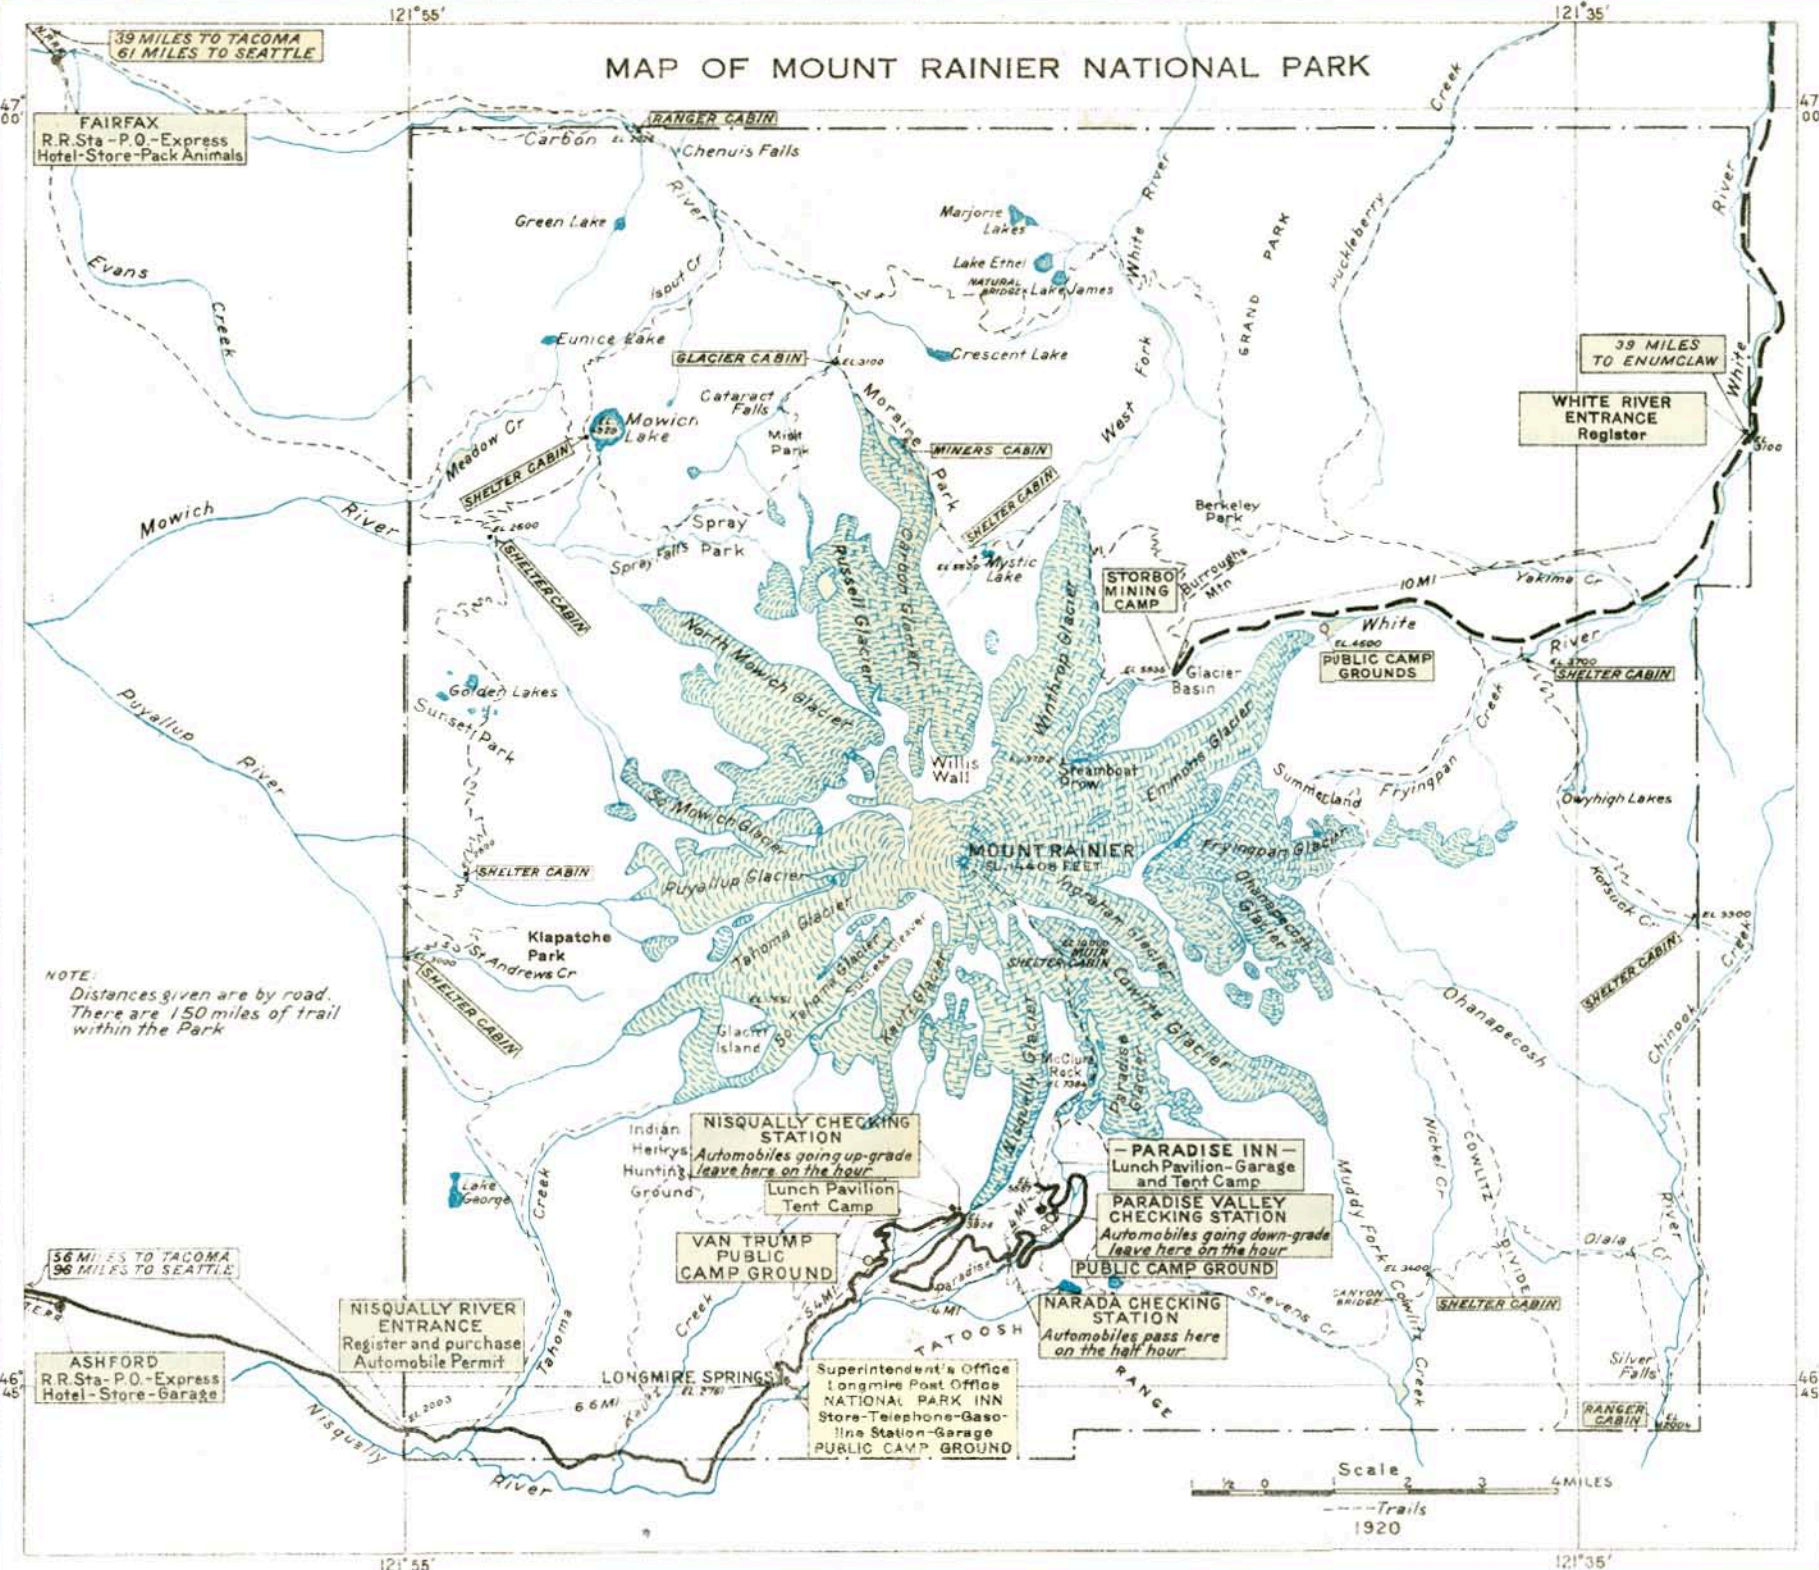

MAP OF MOUNT RAINIER NATIONAL PARK

NOTE: Distances given are by road. There are 150 miles of trail within the Park