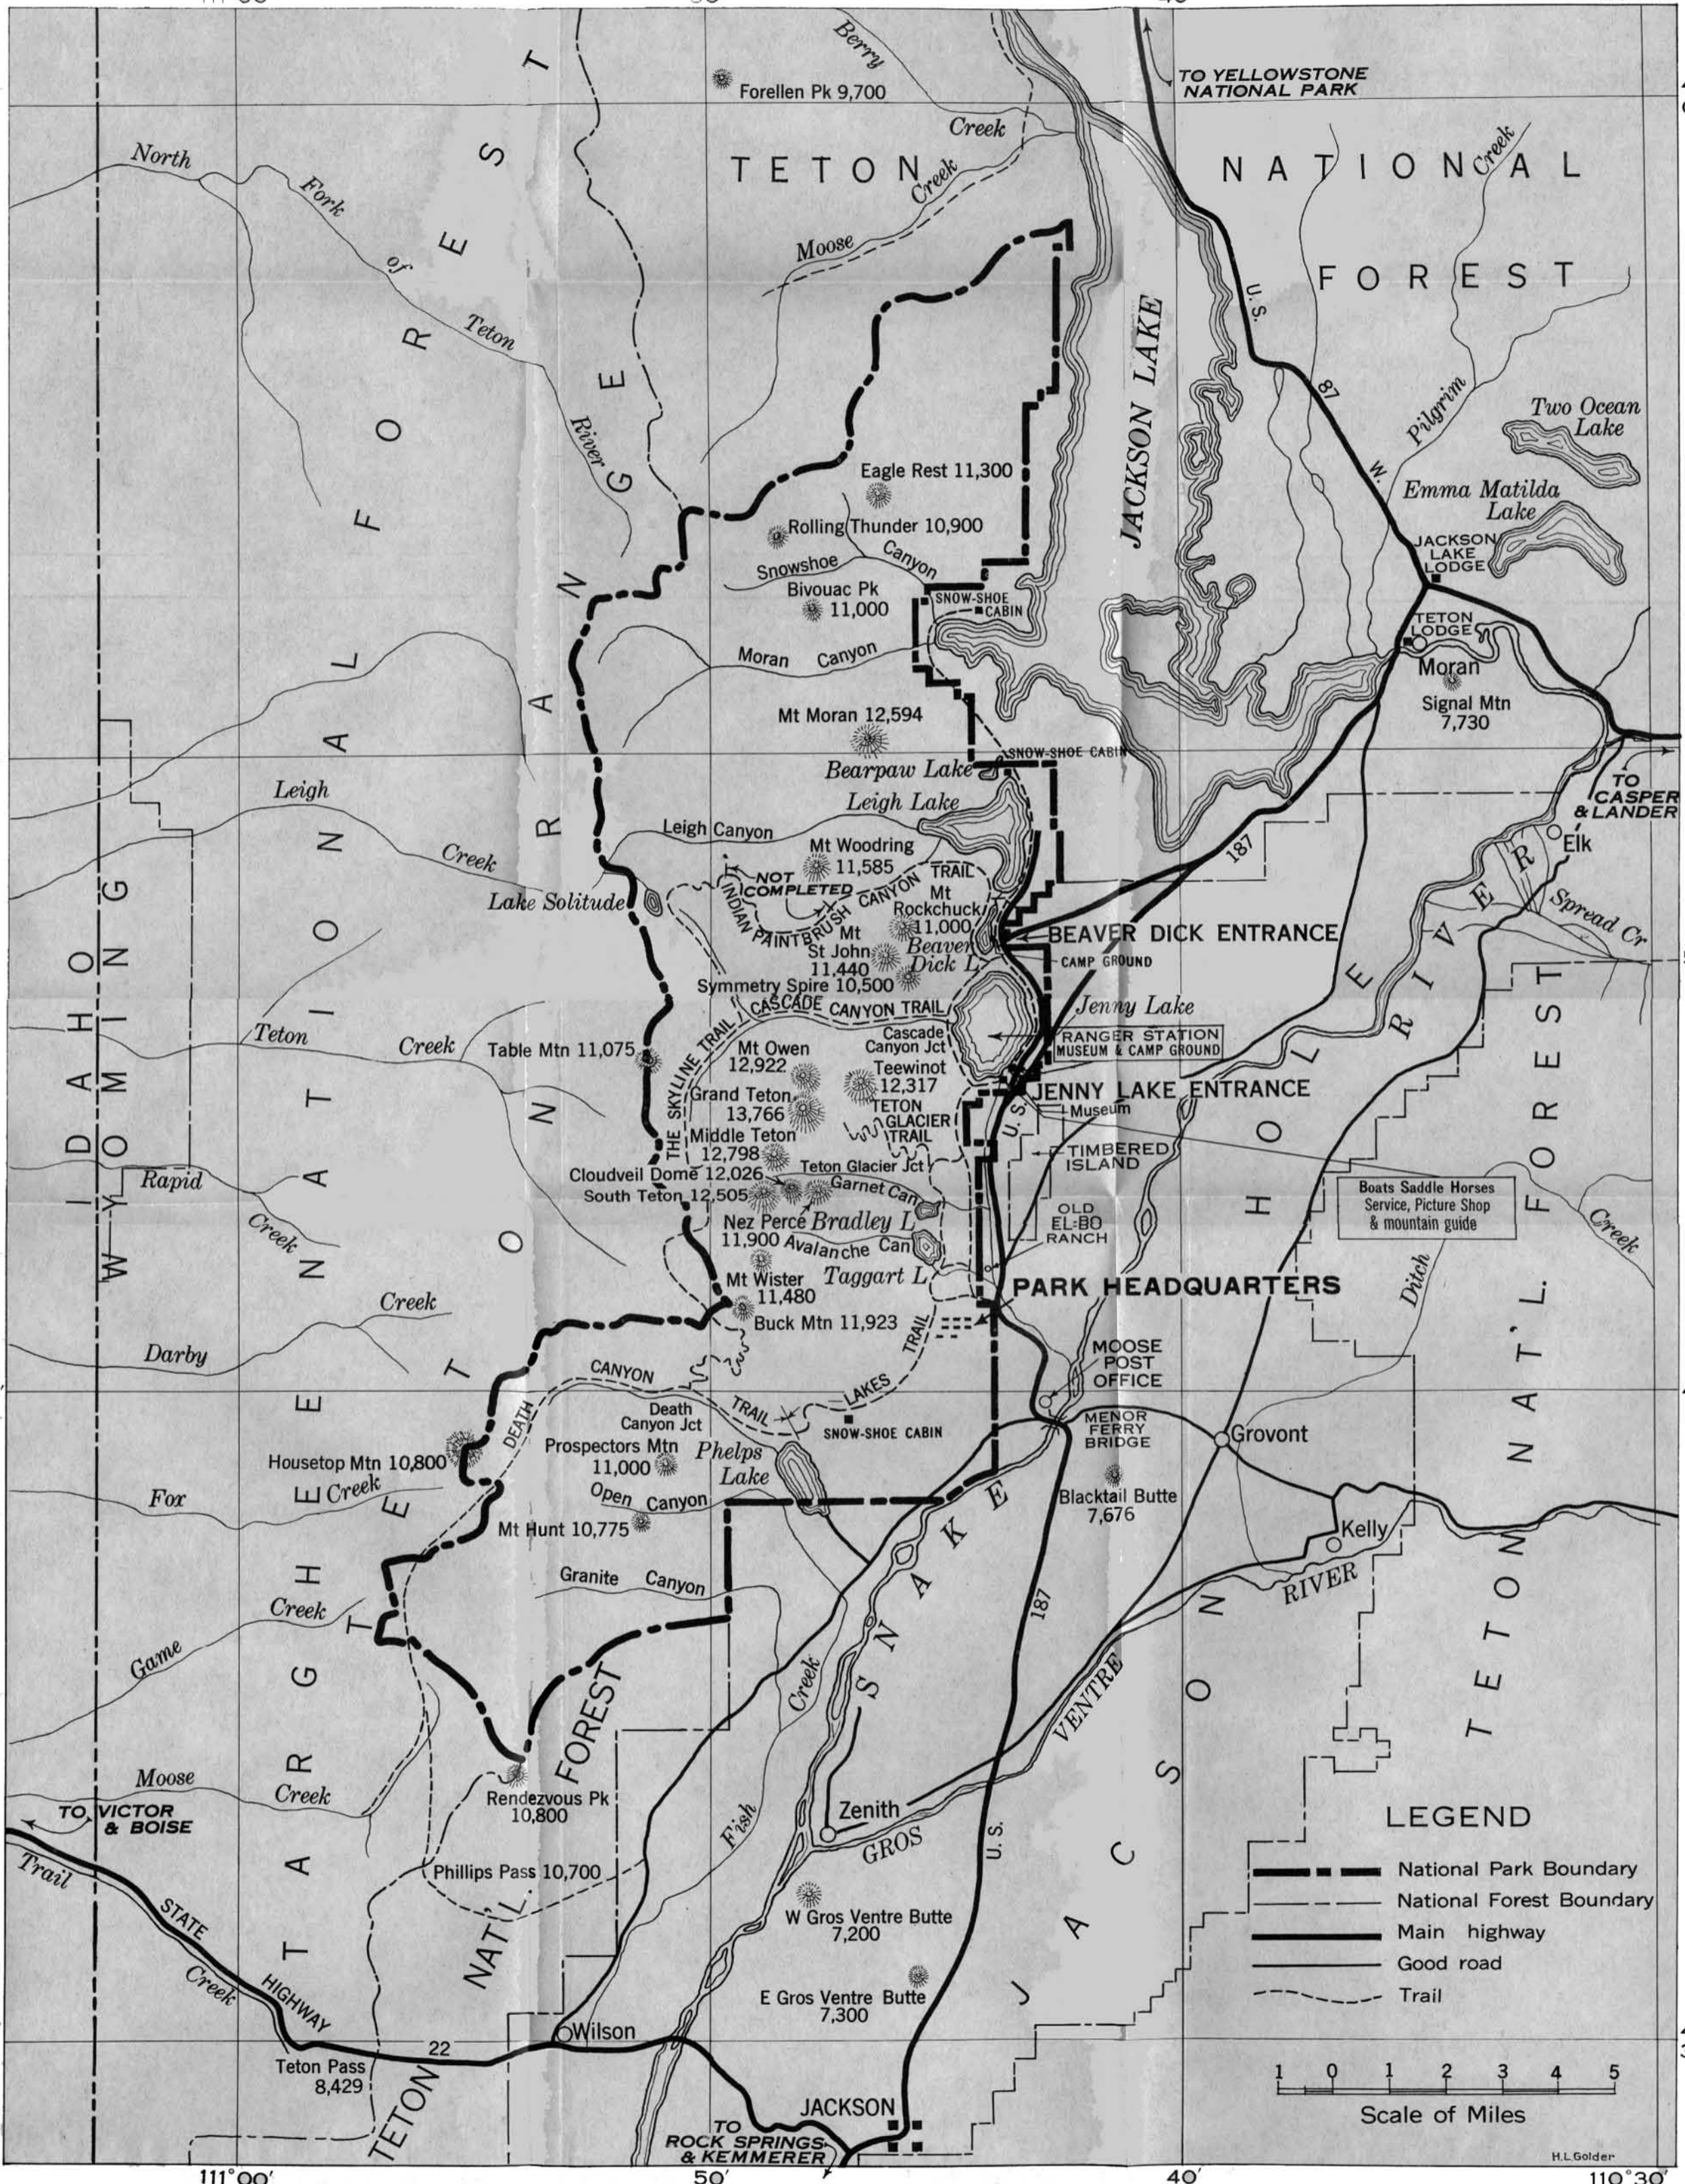

111°00'

50'

40'

110°30'

44°00'

44°00'

50'

50'

40'

40'

43°30'

43°30'

111°00'

50'

40'

110°30'

Boats Saddle Horses  
Service, Picture Shop  
& mountain guide

**LEGEND**

- National Park Boundary
- National Forest Boundary
- Main highway
- Good road
- Trail

1 0 1 2 3 4 5  
Scale of Miles