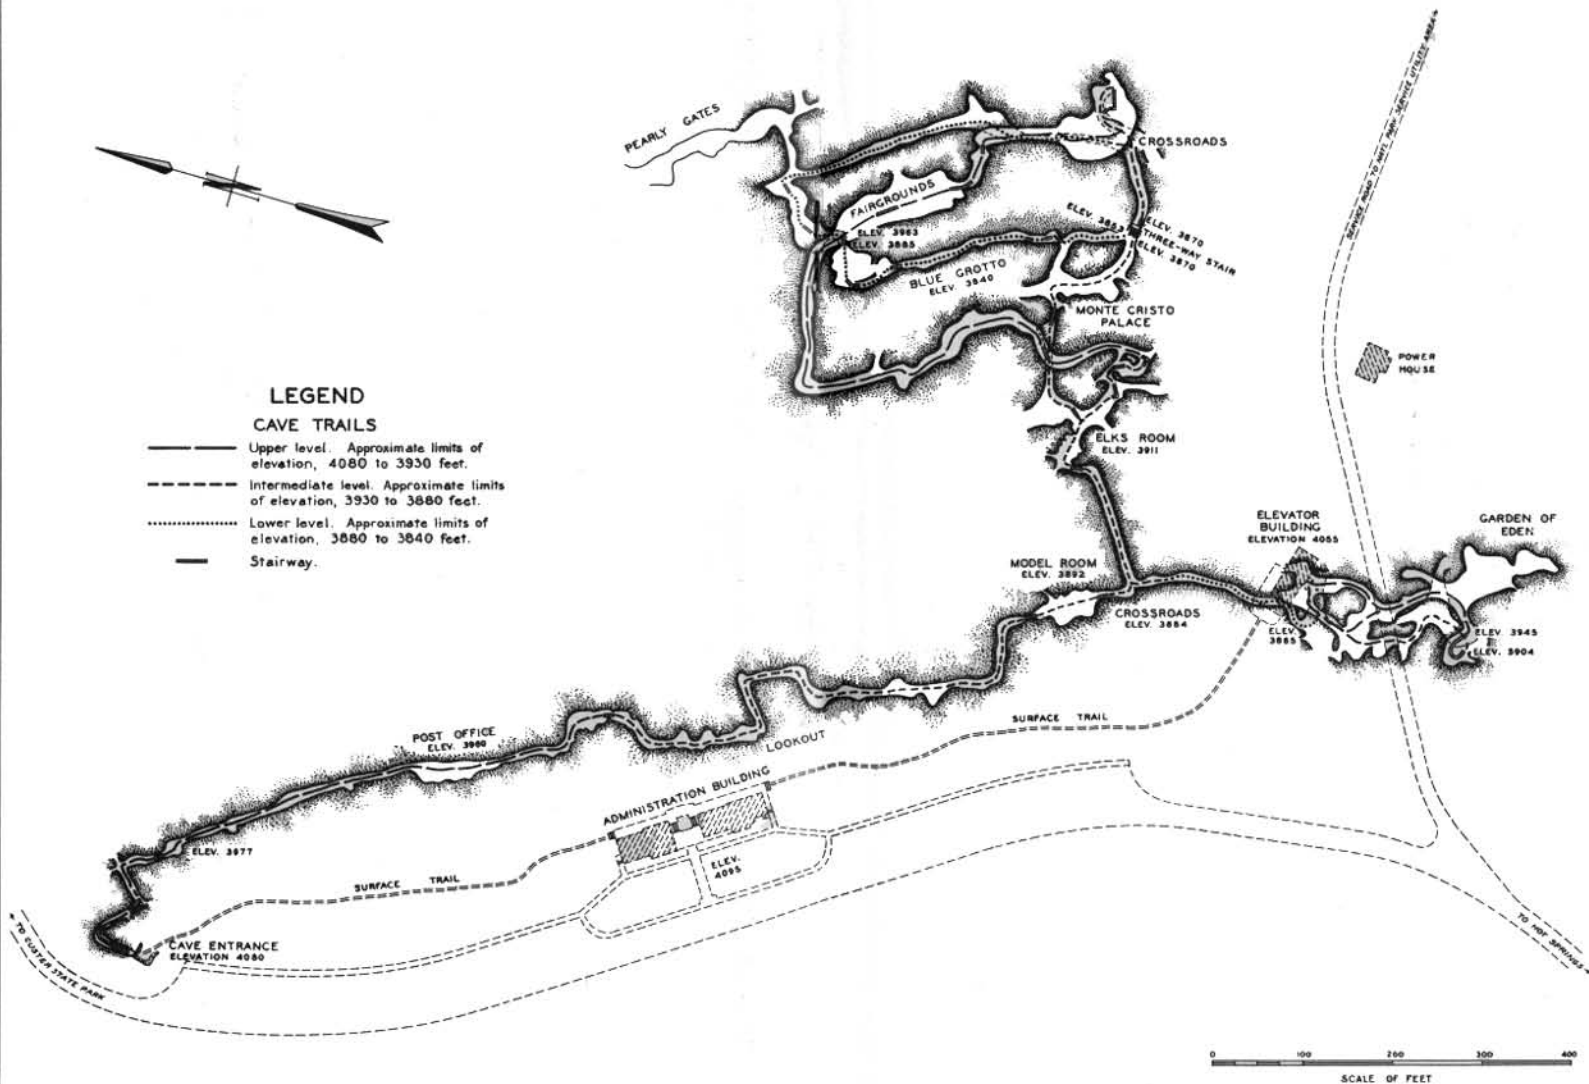

### LEGEND

#### CAVE TRAILS

- Upper level. Approximate limits of elevation, 4080 to 3930 feet.
- - - Intermediate level. Approximate limits of elevation, 3930 to 3880 feet.
- ..... Lower level. Approximate limits of elevation, 3880 to 3840 feet.
- Stairway.

MAP OF UNDERGROUND TRAILS

WIND CAVE NATIONAL PARK