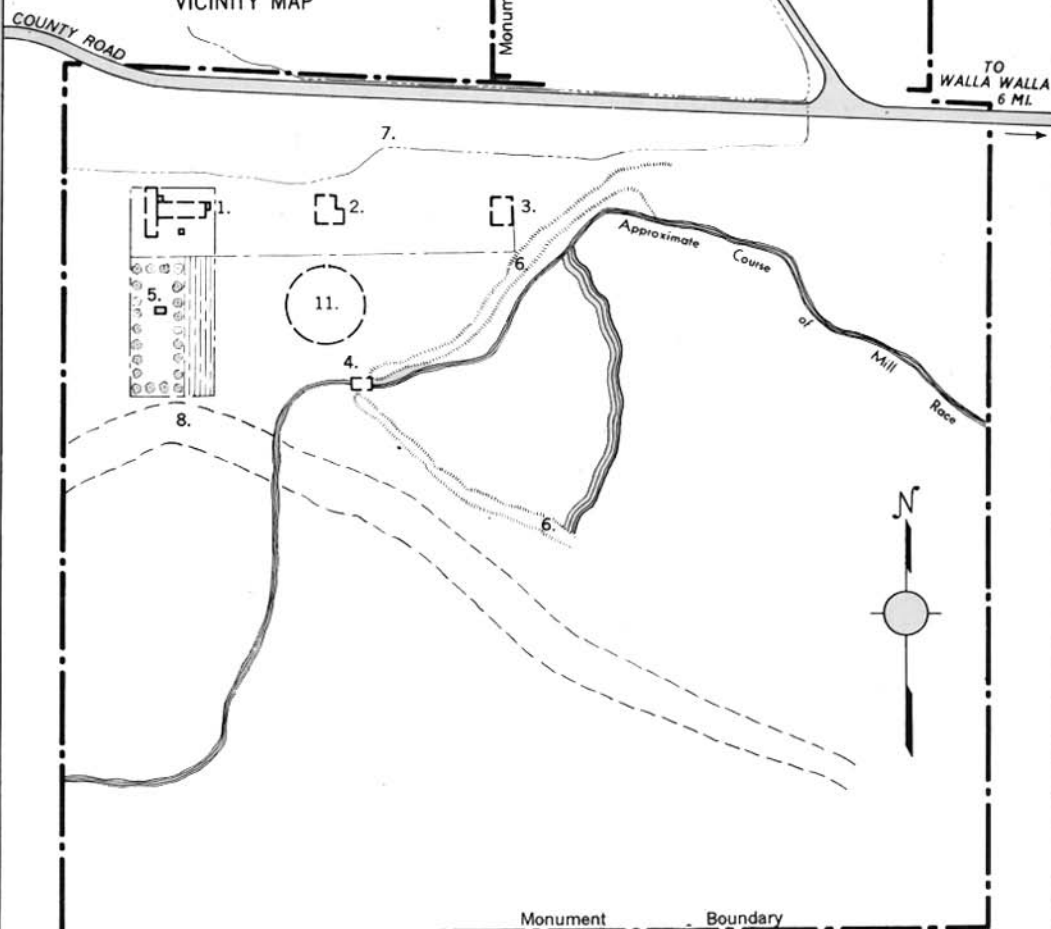

WHITMAN NATIONAL MONUMENT

WASHINGTON

VICINITY MAP

LEGEND

- | | |
|------------------------------------|------------------------------|
| 1. Site of Mission House | 7. Irrigation Ditch |
| 2. Site of Blacksmith Shop | 8. Old River Channel |
| 3. Site of Emigrant House | 9. Whitman Memorial Monument |
| 4. Site of Grist Mill | 10. Great Grave |
| 5. Site of First House and Orchard | 11. Site of Old Corral |
| 6. Millpond Dikes | |