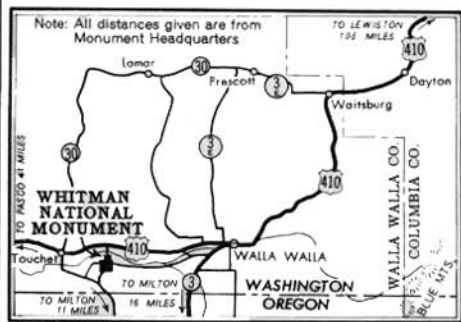

WHITMAN NATIONAL MONUMENT

WASHINGTON

VICINITY MAP

LEGEND

- | | |
|------------------------------------|------------------------------|
| 1. Site of Mission House | 7. Irrigation Ditch |
| 2. Site of Blacksmith Shop | 8. Old River Channel |
| 3. Site of Emigrant House | 9. Whitman Memorial Monument |
| 4. Site of Grist Mill | 10. Great Grave |
| 5. Site of First House and Orchard | 11. Site of Old Corral |
| 6. Millpond Dikes | |