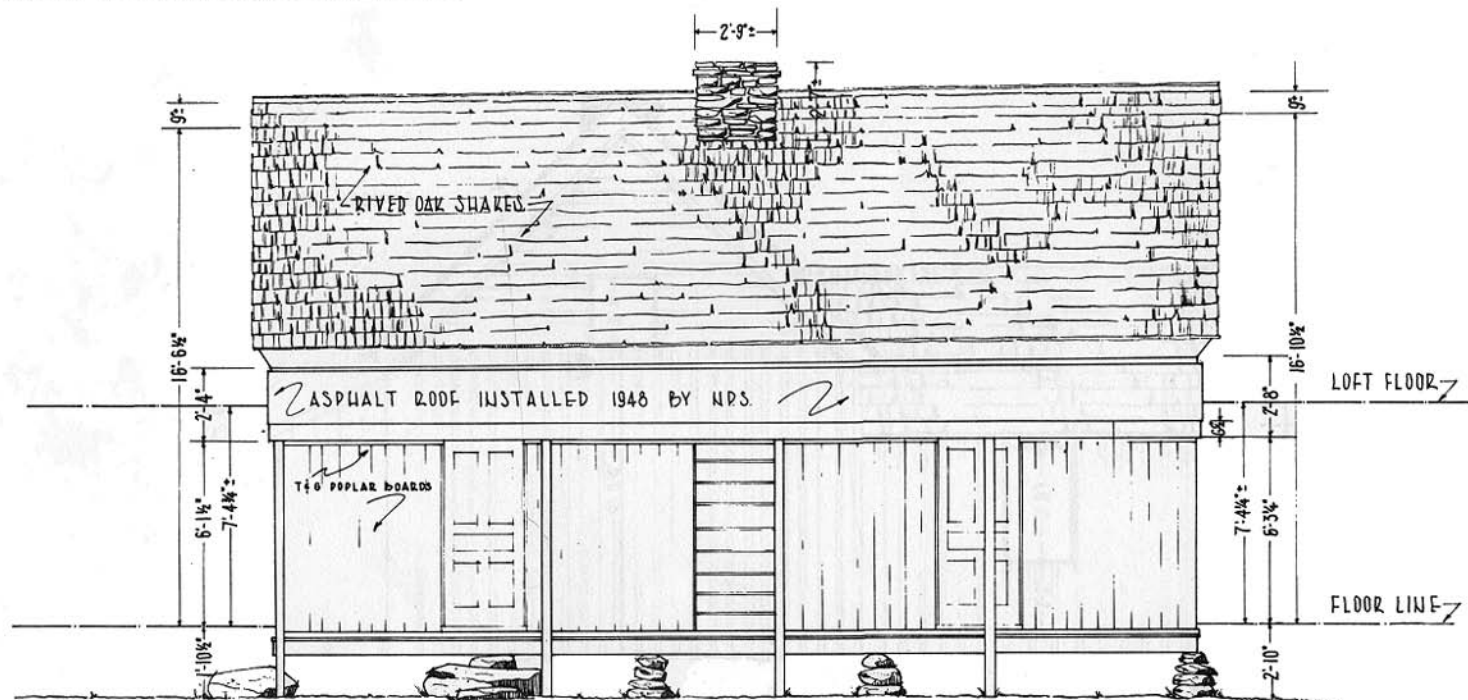

NOTE:
 PRESENT PORCH POSTS ARE ROUGH
 REPLACEMENTS OF 1948
 ORIGINAL POSTS WERE ROUND

COLORS:
 CORNICE WAS BLUE
 DOORS BLUE WITH YELLOW PANELS
 T&G BOARDS WHITE WITH BLUE MOLDING
 FASCIA ON PORCH, BLUE /w YELLOW MOLDING

EAST ELEVATION
 SCALE: 3/8"=1'-0"

GROUND FLOOR ASSUMED LEVEL
 ALL VERTICAL MEASUREMENTS FROM GROUND FLOOR

SAMUEL F. HENRY - DEL. 1957