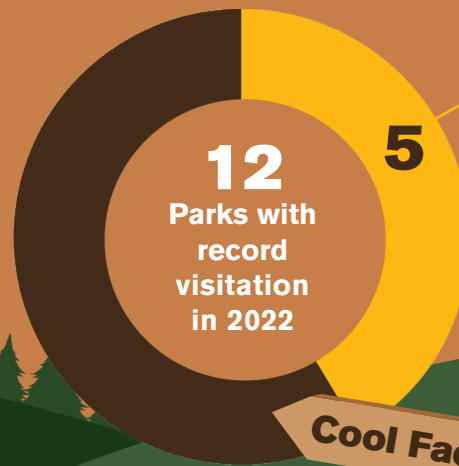

75
parks

3

parks

10 million or more visits

9

parks

5 million or more visits

Cool Fact

Parks that broke a record set in 2021