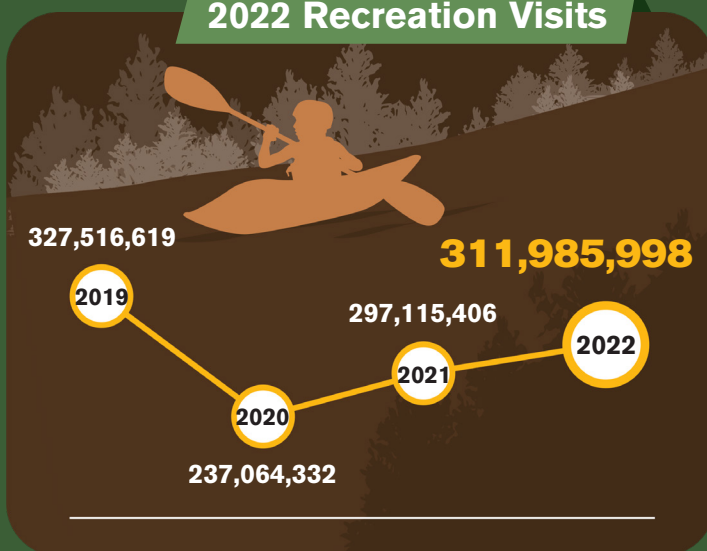

2022 National Park Service VISITATION

The National Park System reported **311,985,998** recreation visits in 2022.

2022 Recreation Visits

26% of total recreation visits occurred in the top 8 **most** visited parks

Where People Go

Almost **312 Million** recreation visits

331 parks

25% of total recreation visits occurred in the 331 **least** visited parks

Where People Go

38% Recreation parks

32% Historical and cultural parks

30% Nature parks

15,703,311,966

recreation visits to parks of the National Park System since 1904.

Cool Fact

2022 Overnight Stays

2022 Recreation Visitor Hours

75
parks

3

parks

10 million or more visits

9

parks

5 million or more visits

Cool Fact

Parks that broke a record set in 2021