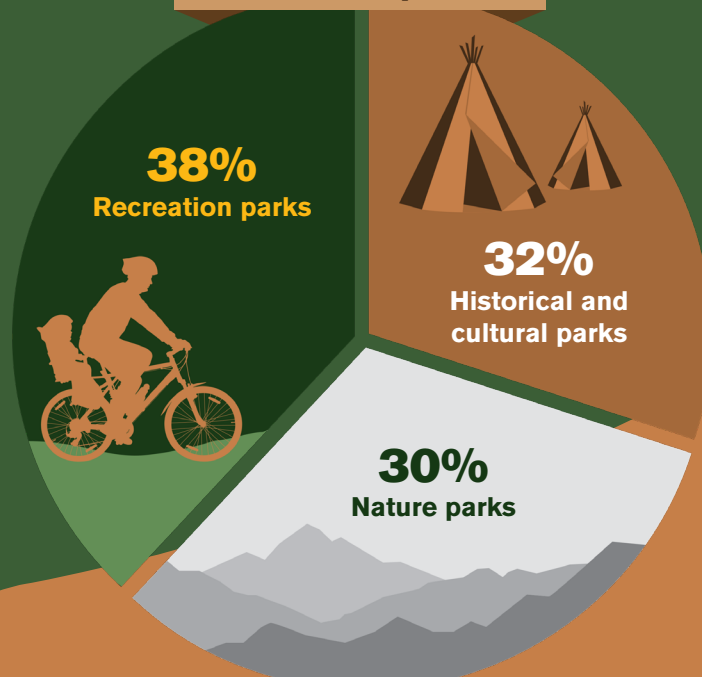

2022 National Park Service VISITATION

The National Park System reported **311,985,998** recreation visits in 2022.

2022 Recreation Visits

26% of total recreation visits occurred in the top 8 **most** visited parks

Where People Go

Almost **312 Million** recreation visits

331 parks

25% of total recreation visits occurred in the 331 **least** visited parks

Where People Go

38% Recreation parks

32% Historical and cultural parks

30% Nature parks

15,703,311,966

recreation visits to parks of the National Park System since 1904.

Cool Fact

2022 Overnight Stays

2022 Recreation Visitor Hours

75
parks

3

parks

10 million or more visits

9

parks

5 million or more visits

Cool Fact

Parks that broke a record set in 2021