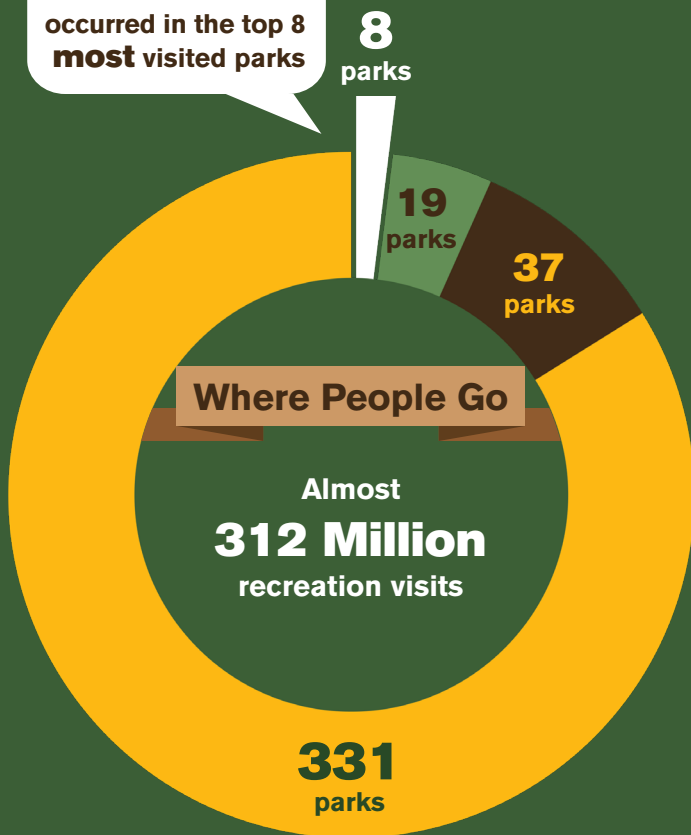

2022 National Park Service VISITATION

The National Park System reported **311,985,998** recreation visits in 2022.

2022 Recreation Visits

26% of total recreation visits occurred in the top 8 **most** visited parks

Where People Go

Almost **312 Million** recreation visits

331 parks

25% of total recreation visits occurred in the 331 **least** visited parks

Where People Go

38% Recreation parks

32% Historical and cultural parks

30% Nature parks

15,703,311,966

recreation visits to parks of the National Park System since 1904.

Cool Fact

2022 Overnight Stays

2022 Recreation Visitor Hours

75
parks

3

parks

10 million or more visits

9

parks

5 million or more visits

Cool Fact

Parks that broke a record set in 2021