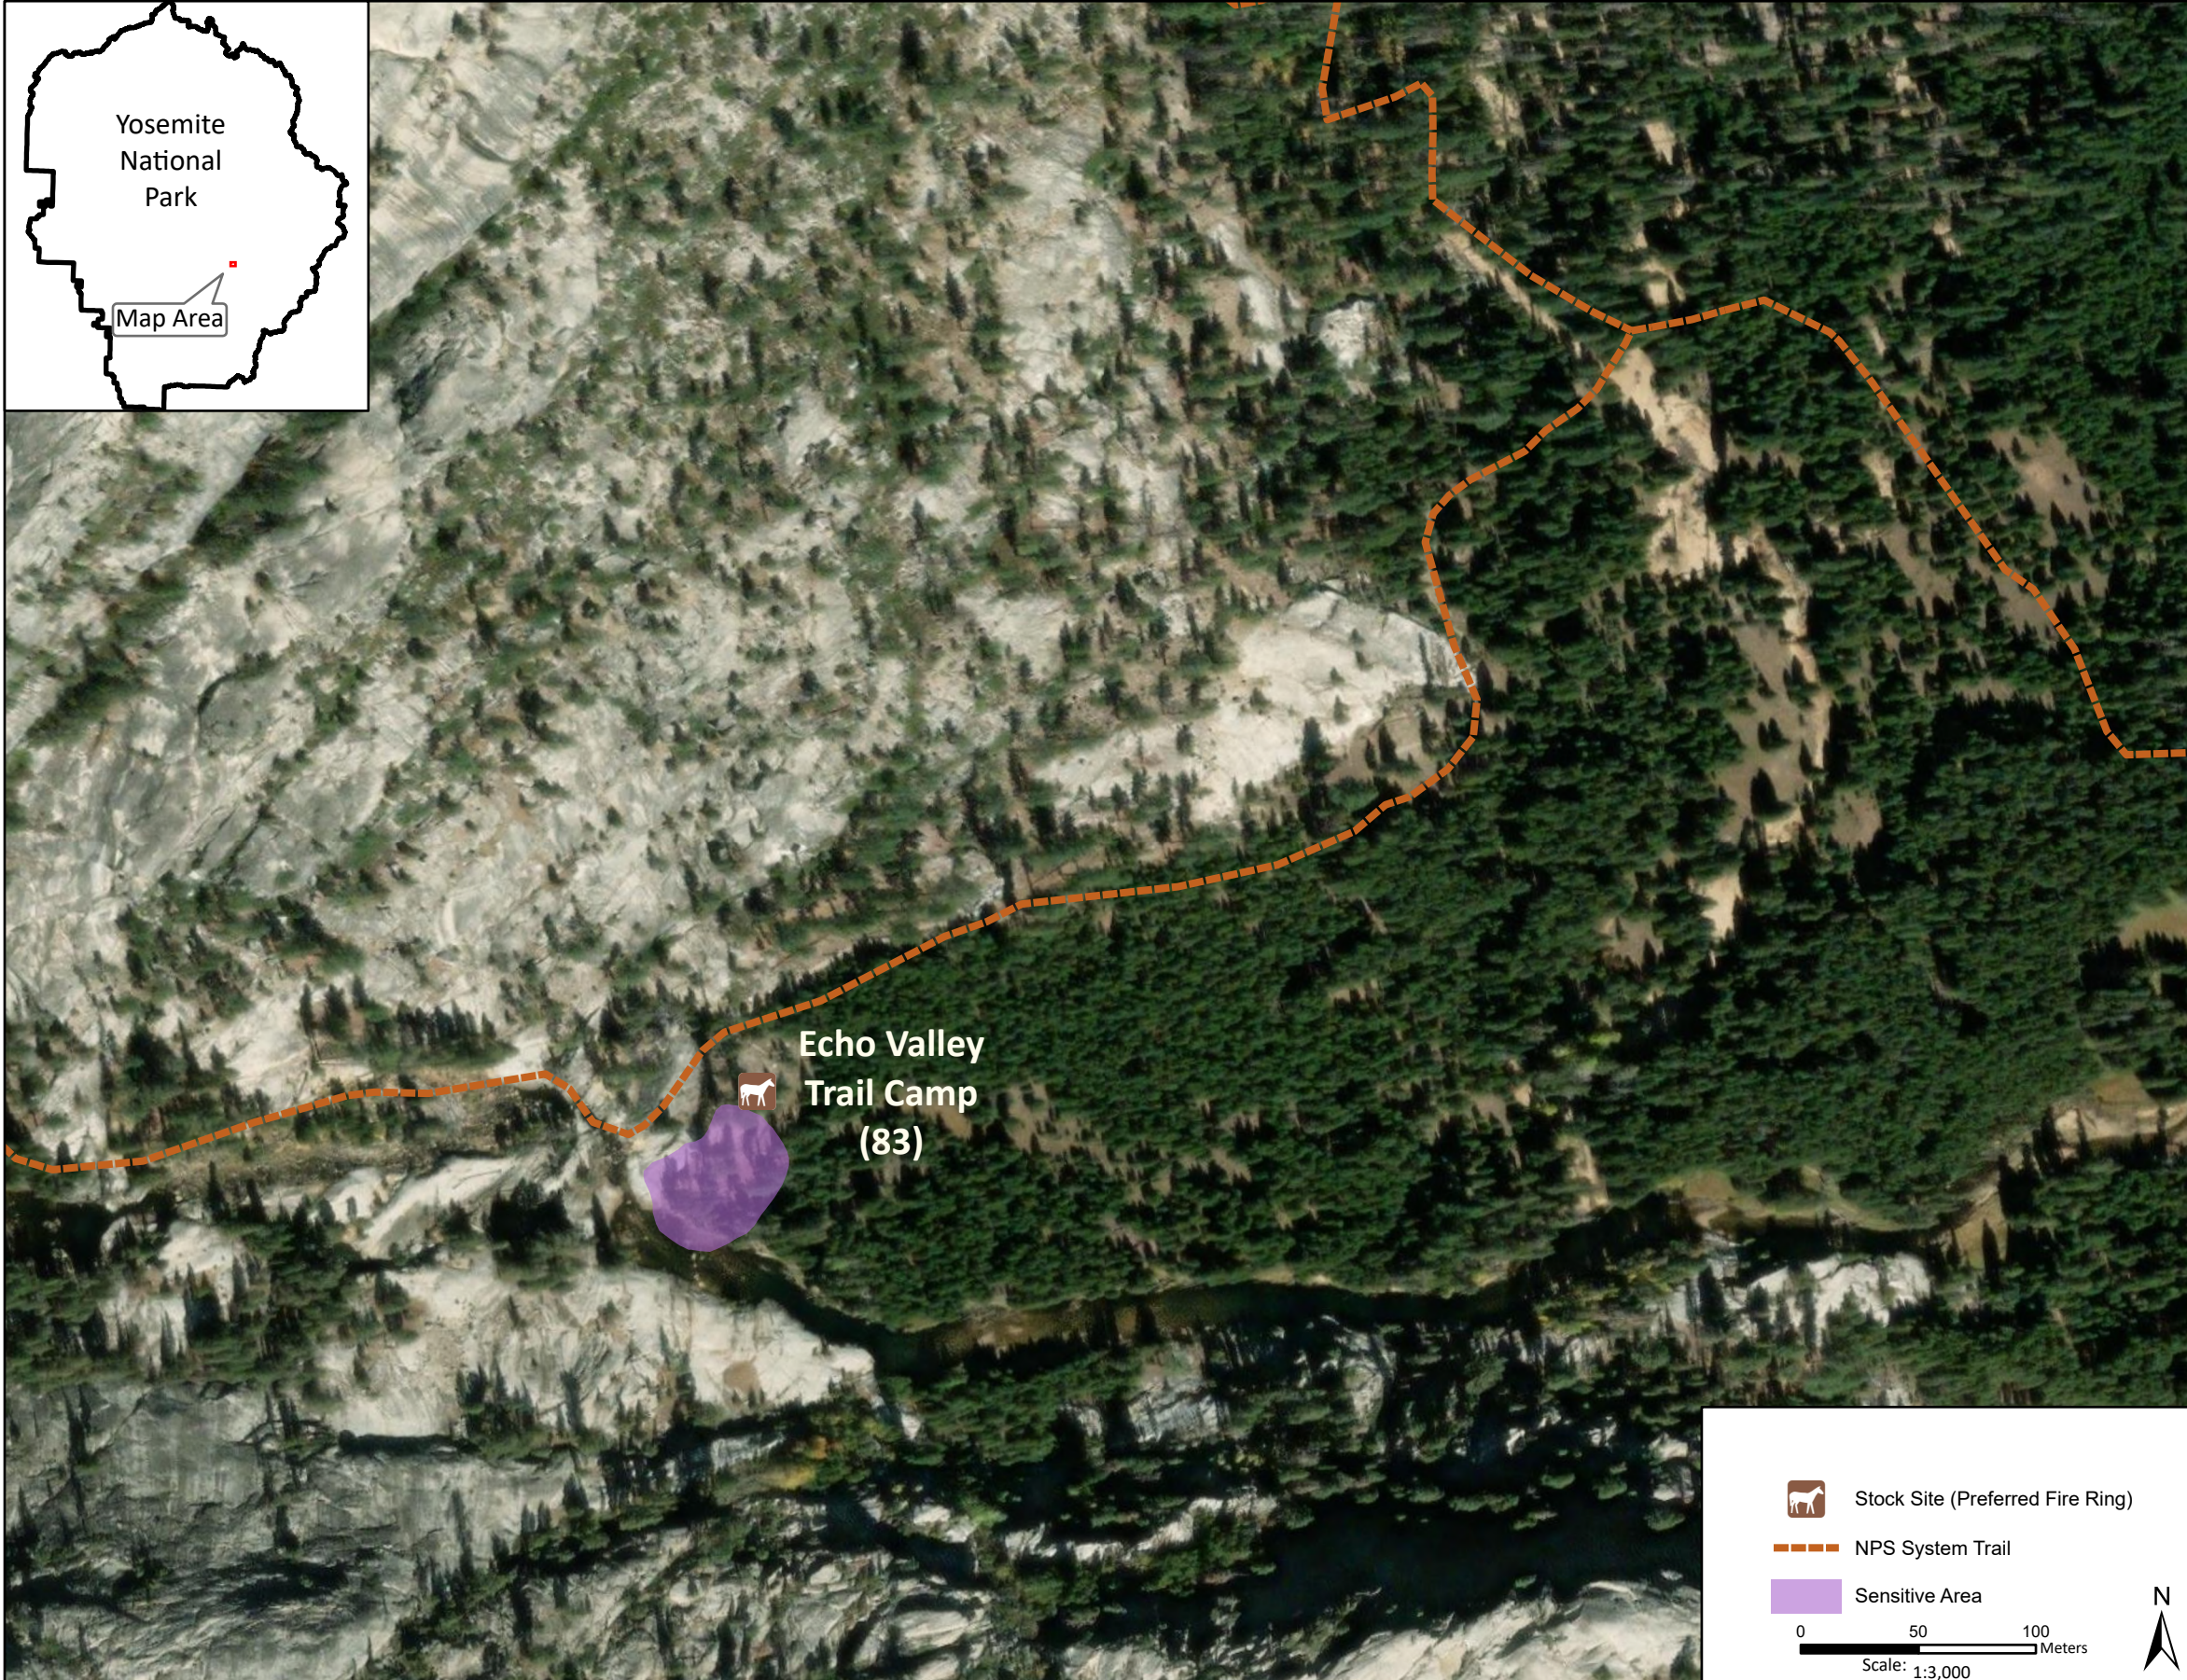

Stock Site Evaluation Project Echo Valley Trail Camp

Yosemite National Park
California

National Park Service
U.S. Department of the Interior

Forage Area: There are scattered meadow areas and understory forage throughout Echo Valley.

Annual Grazing Capacity: 18 stock use nights

Echo Valley Trail Camp

Camp ID: 83

Fire Ring: 285,029mE x 4,180,048mN

Handling Practices: This site is located at the western end of Echo Valley south of the NPS system trail. The fire ring is approximately 30 m south of the trail. The unloading area and holding area are on the southern edge of the trail.