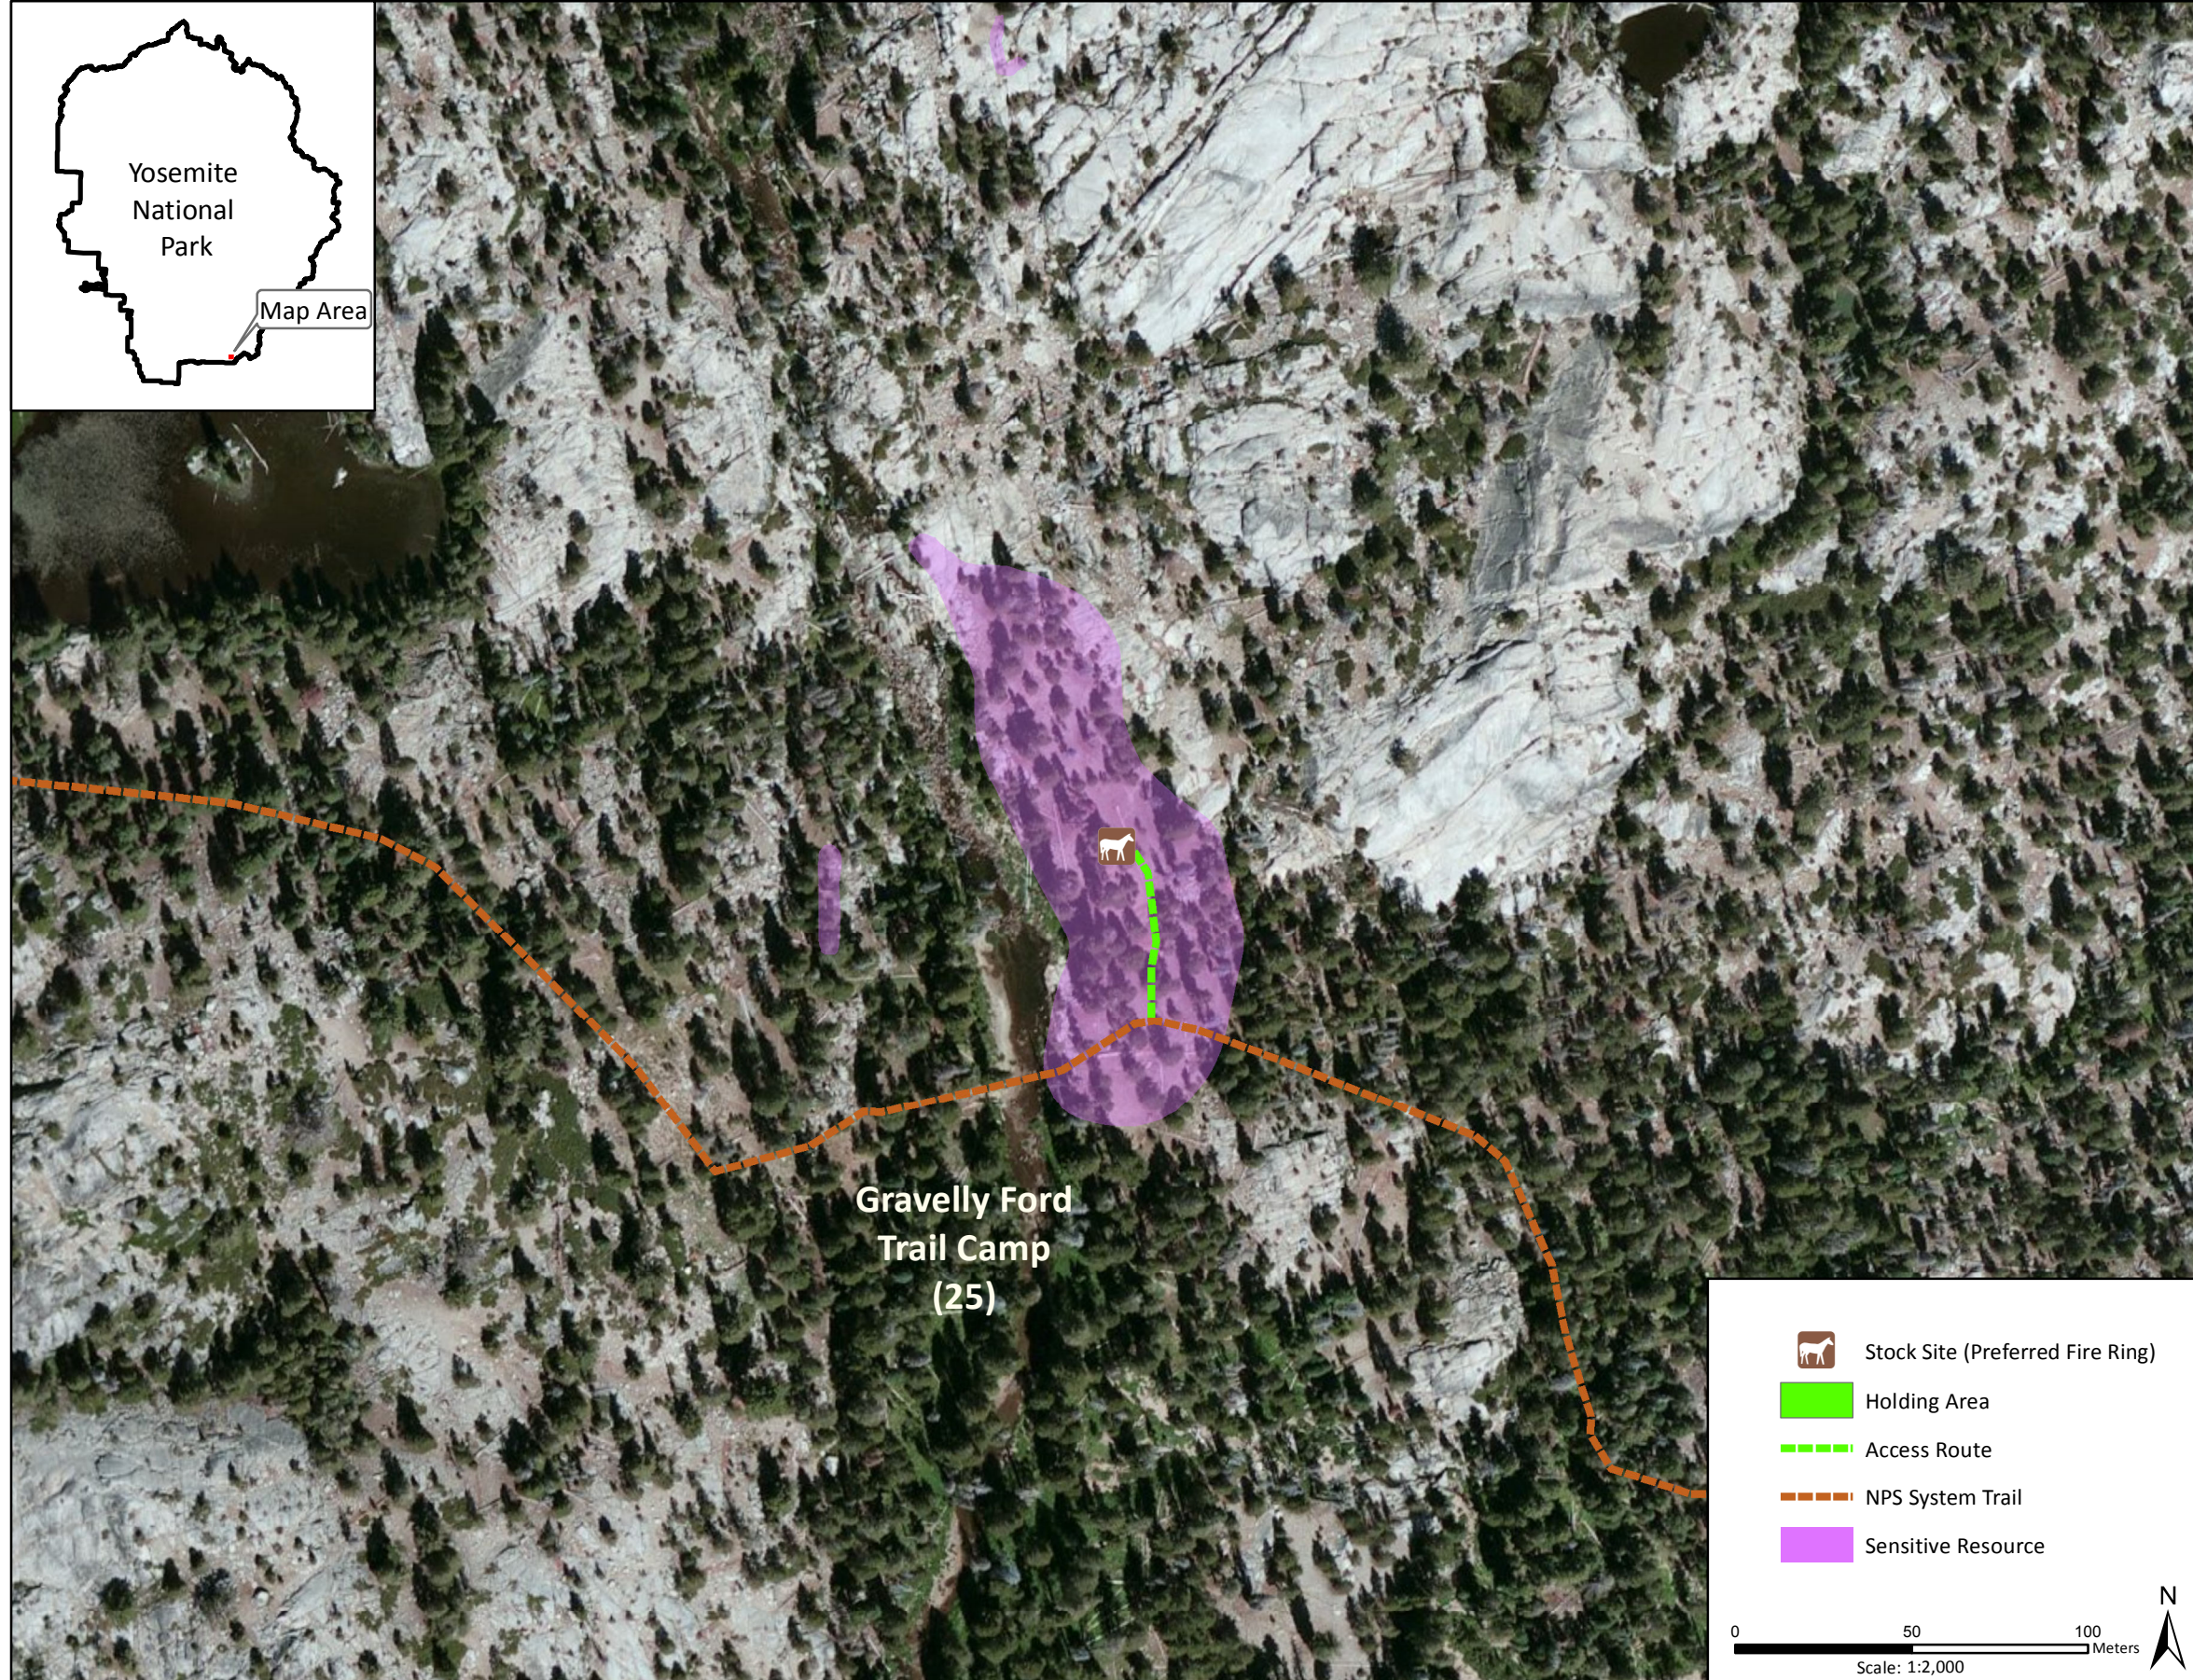

Stock Site Evaluation Project Gravelly Ford Trail Camp

Yosemite National Park
California

National Park Service
U.S. Department of the Interior

Forage Area: There is very limited forage at this site.

Gravelly Ford Trail Camp

Camp ID: 25

Fire ring: 283,324mE x 4,158,325mN

Handling Practices: This site is not suitable for overnight groups and should only be used as a drop camp. This is due to the potential for stock use to cause impacts to the sensitive resources in this area and the lack of forage. There are also not suitable alternative sites in this area. The closest suitable camp is 4.25 miles away at Lower Chain Lake. For use as a drop camp, the access route follows a social trail north approximately 50 m from the NPS system trail to the fire ring. The unloading area is at the fire ring.