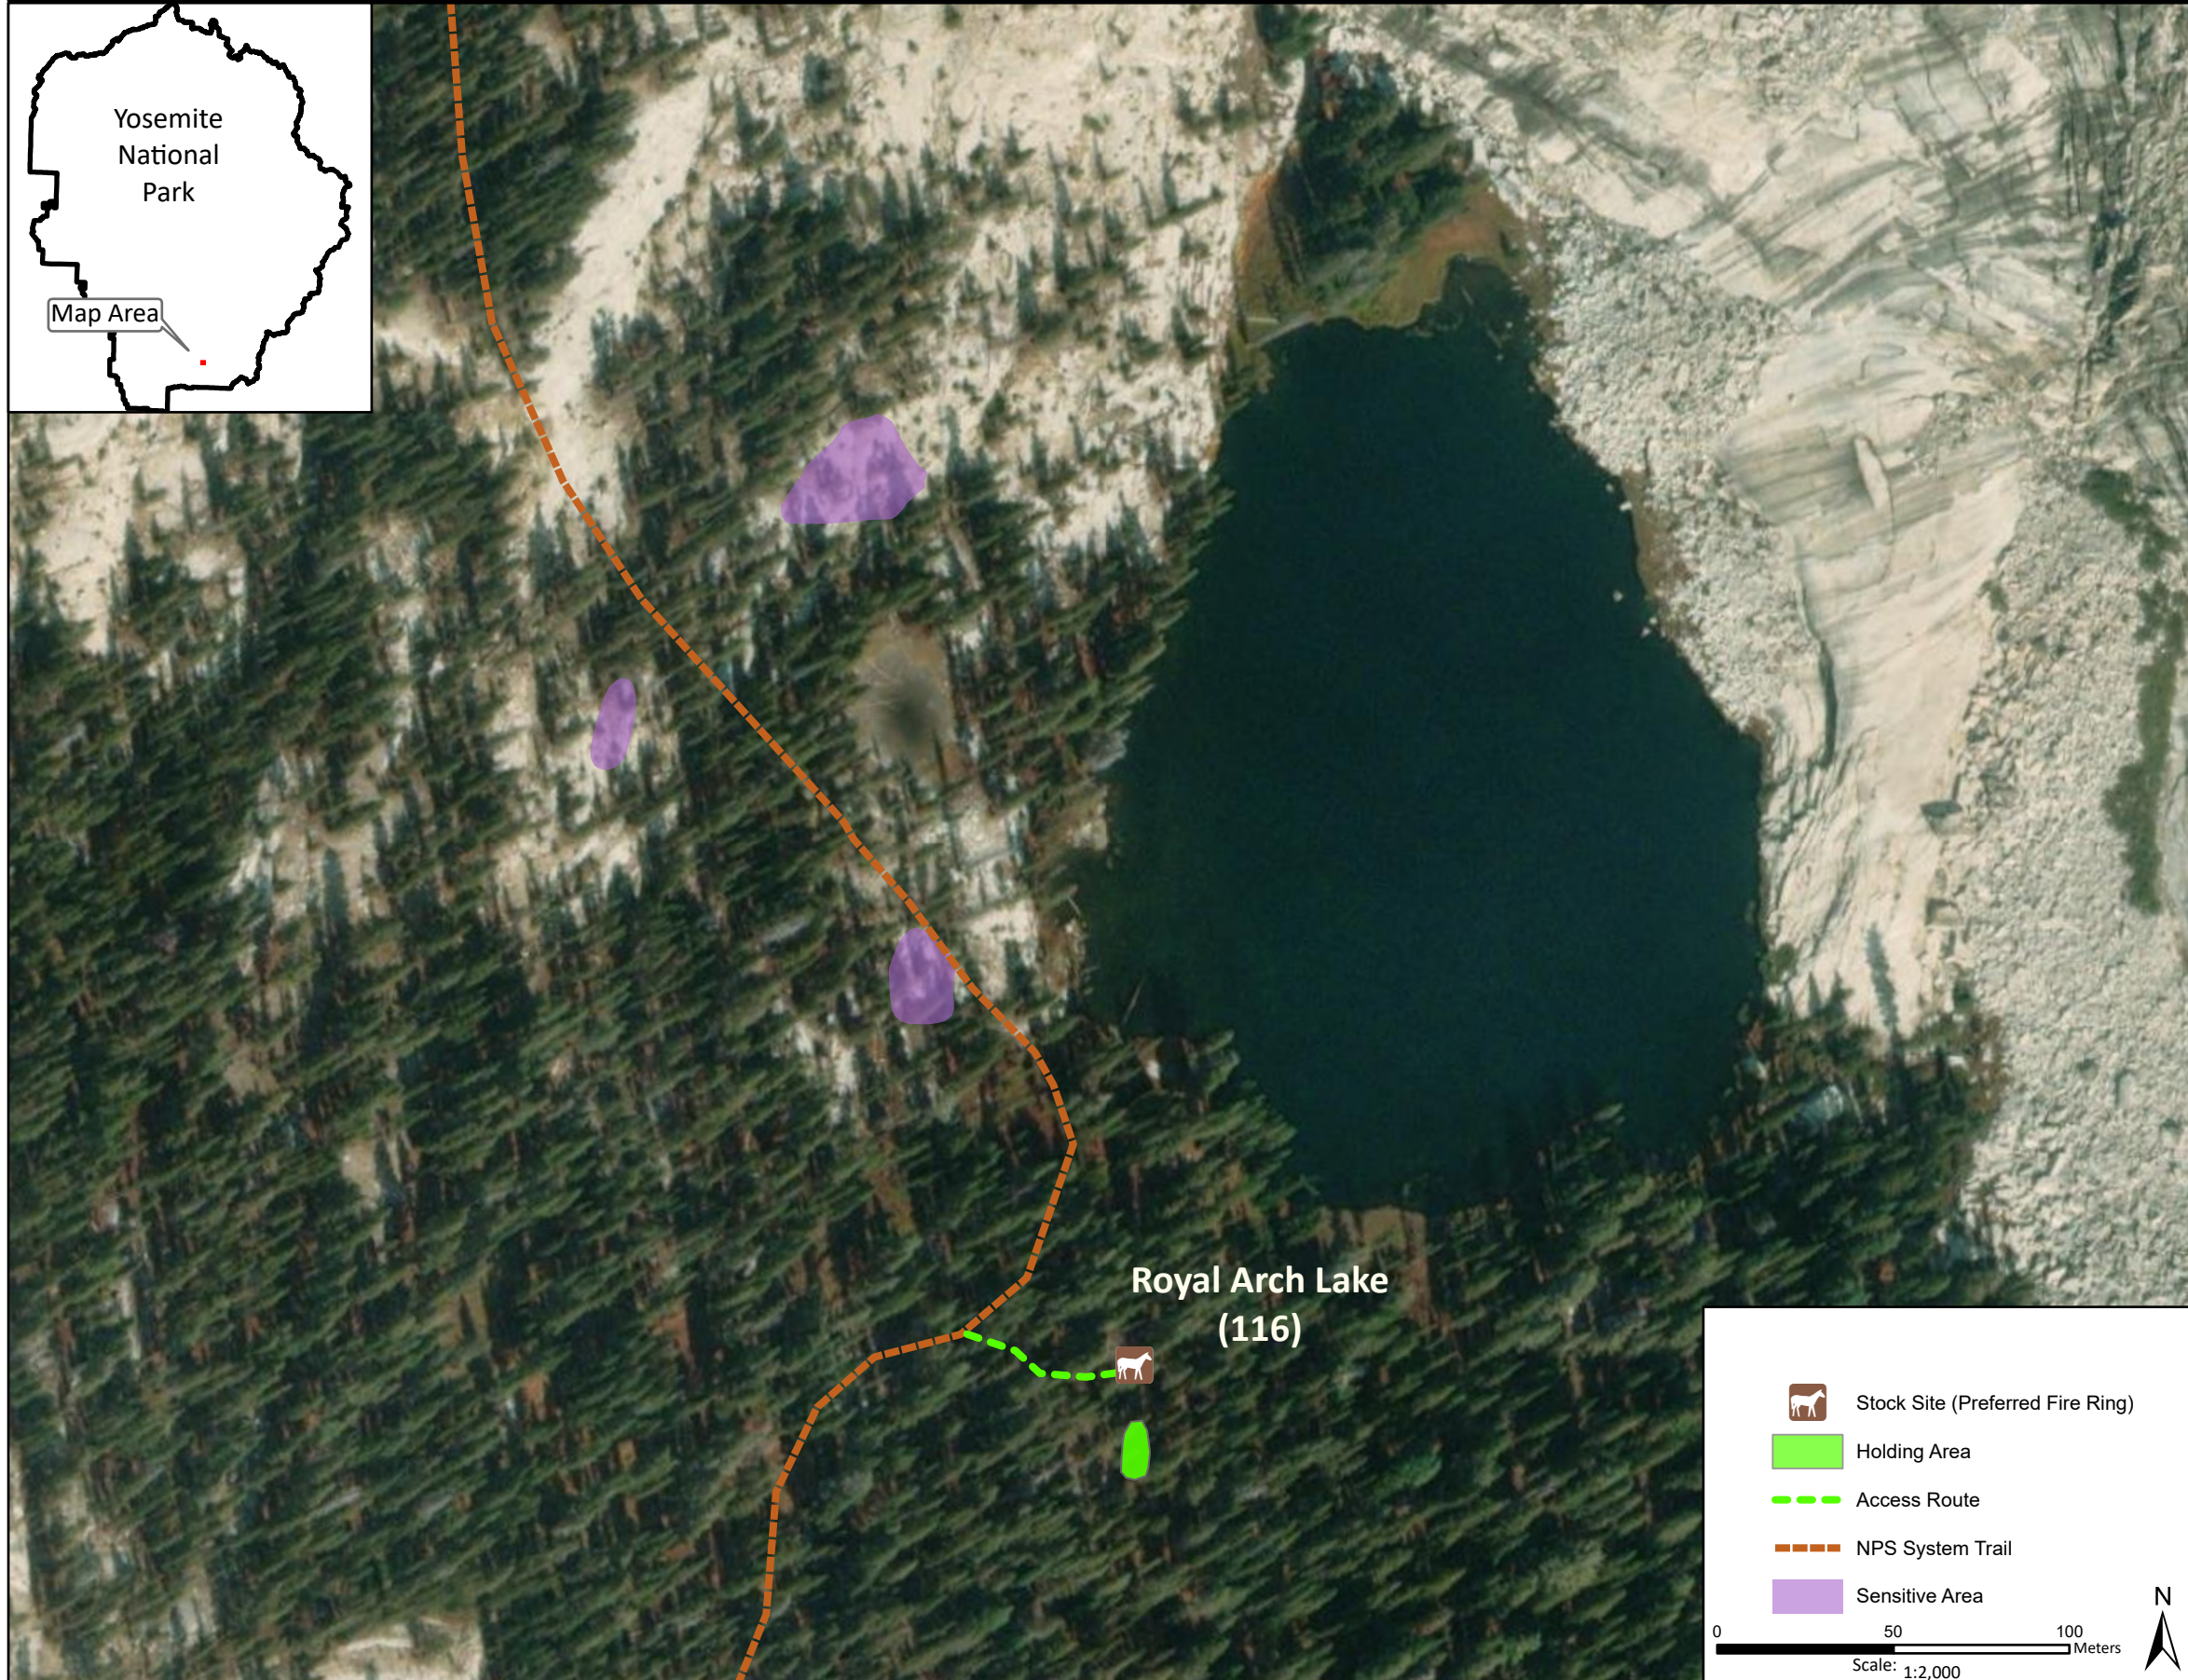

Stock Site Evaluation Project Royal Arch Lake

Yosemite National Park
California

National Park Service
U.S. Department of the Interior

Forage Area: There is very limited understory forage and a small meadow area on the south side of the lake.

Annual Grazing Capacity: 7 stock use nights

Royal Arch Lake

Camp ID: 116

Fire Ring: 286,096mE x 4,163,799mN

Handling Practices: This site is located on the southwest side of Royal Arch Lake. The access route heads west approximately 50 m to the fire ring. The unloading area is at the fire ring. The holding area is approximately 15 m south of the fire ring.